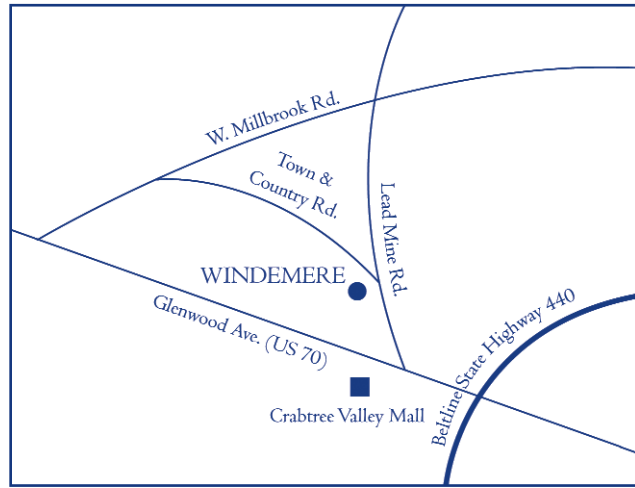

## AMENITIES

- Car wash area
- Clubhouse
- DVD movie rentals
- Fitness center open 24-hours
- Lighted tennis court
- Picnic area
- Pool
- Sand volleyball court

Located in "Mid-town" Raleigh, Windemere Apartments, while very close to the 440 Beltline and 540 Interstate, is nestled in a mature wooded area that makes you feel like you have escaped to a suburban paradise. Upon exiting our community, you are within 5 miles of Downtown, less than a mile from Crabtree Valley Mall and minutes to major grocery stores and shops.

## LOCATION

### From 440 Beltline

Take Glenwood Ave./Hwy 70 West exit

Traveling West, take first right onto Leadmine Road

Go approximately one mile and turn left onto Town and Country Road

Windemere is located on the left

### Shopping

Crabtree Valley Mall  
Triangle Town Center  
North Hills Mall  
Cameron Village