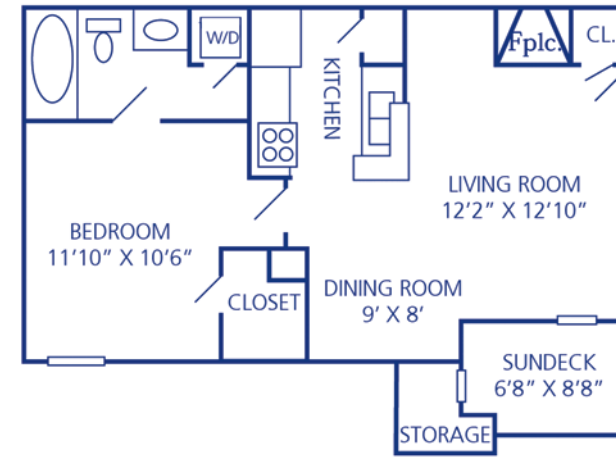

Windemere Apartment Homes

INTERIOR FEATURES

- Breakfast bar
- Cable ready
- Cathedral ceilings
- Ceiling fans
- Dishwasher
- European-style cabinetry
- Garbage disposal
- Pantry
- Washer and dryer
- Wood-burning fireplace

AMENITIES

- Car wash area
- Clubhouse
- DVD movie rentals
- Fitness center open 24-hours
- Lighted tennis court
- Picnic area
- Pool
- Sand volleyball court

Located in "Mid-town" Raleigh, Windemere Apartments, while very close to the 440 Beltline and 540 Interstate, is nestled in a mature wooded area that makes you feel like you have escaped to a suburban paradise. Upon exiting our community, you are within 5 miles of Downtown, less than a mile from Crabtree Valley Mall and minutes to major grocery stores and shops.

As a leading company in the multifamily industry, Northland Investment Corporation is dedicated to providing quality apartment home living and unparalleled customer service. Our trained staff creates a special sense of community .... the warmth and graciousness that turn an apartment into your home. We welcome you to a Northland community where a lifestyle of luxurious living and a friendly, attentive staff awaits you.

Windemere Apartments: Destination Home.

FLOOR PLANS

A

1 Bedroom/ 1 Bath
690 Square Feet