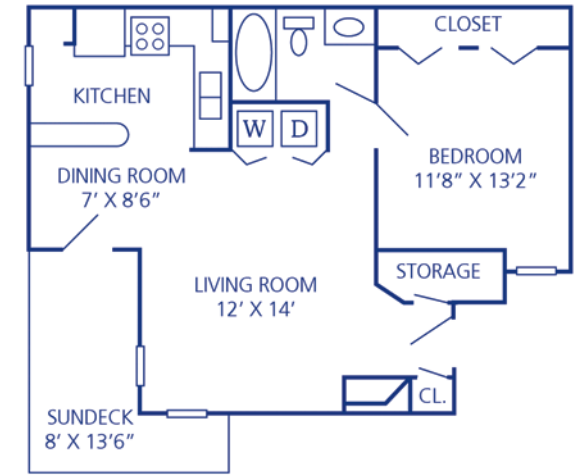

Windemere Apartments: Destination Home.

FLOOR PLANS

A

1 Bedroom/ 1 Bath
690 Square Feet

B

1 Bedroom/ 1 Bath
790 Square Feet

C

2 Bedrooms/ 2 Baths
985 Square Feet