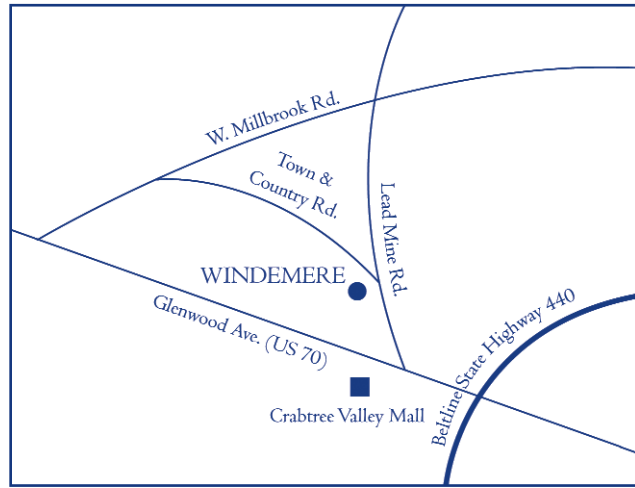

AMENITIES

- Car wash area
- Clubhouse
- DVD movie rentals
- Fitness center open 24-hours
- Lighted tennis court
- Picnic area
- Pool
- Sand volleyball court

Located in "Mid-town" Raleigh, Windemere Apartments, while very close to the 440 Beltline and 540 Interstate, is nestled in a mature wooded area that makes you feel like you have escaped to a suburban paradise. Upon exiting our community, you are within 5 miles of Downtown, less than a mile from Crabtree Valley Mall and minutes to major grocery stores and shops.

LOCATION

From 440 Beltline

Take Glenwood Ave./Hwy 70 West exit

Traveling West, take first right onto Leadmine Road

Go approximately one mile and turn left onto Town and Country Road

Windemere is located on the left

RBC Center - Home of the 2006 Stanley Cup

Champions: Carolina Hurricanes

Walnut Creek Amphitheater

Shopping

Crabtree Valley Mall

Triangle Town Center

North Hills Mall

Cameron Village