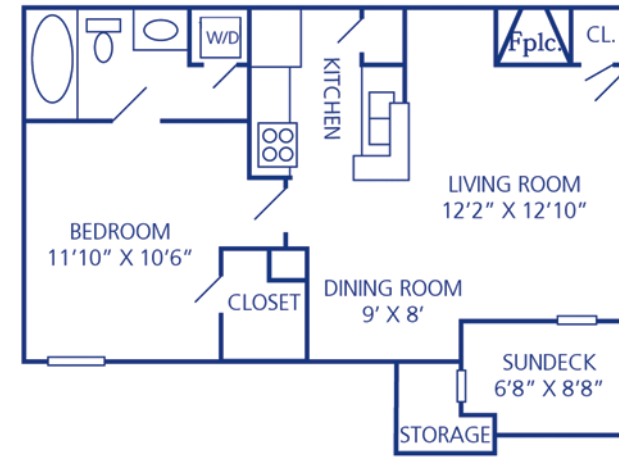

Windemere Apartments: Destination Home.

FLOOR PLANS

A

1 Bedroom/ 1 Bath
690 Square Feet

B

1 Bedroom/ 1 Bath
790 Square Feet

C

2 Bedrooms/ 2 Baths
985 Square Feet