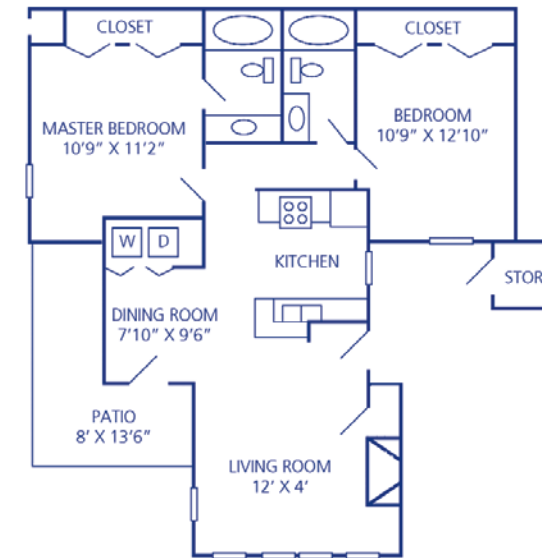

Windemere Apartments: Destination Home.

FLOOR PLANS

A

1 Bedroom/ 1 Bath
690 Square Feet

B

1 Bedroom/ 1 Bath
790 Square Feet

C

2 Bedrooms/ 2 Baths
985 Square Feet