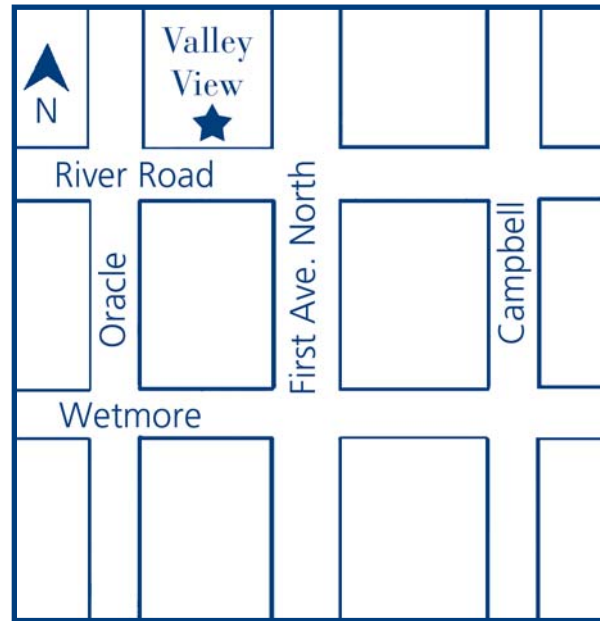

## LOCATION

## DIRECTIONS

### From the South

Take First Avenue North to River Road  
Travel half a block north of River Road  
Valley View will be on the left

## AREA ATTRACTIONS