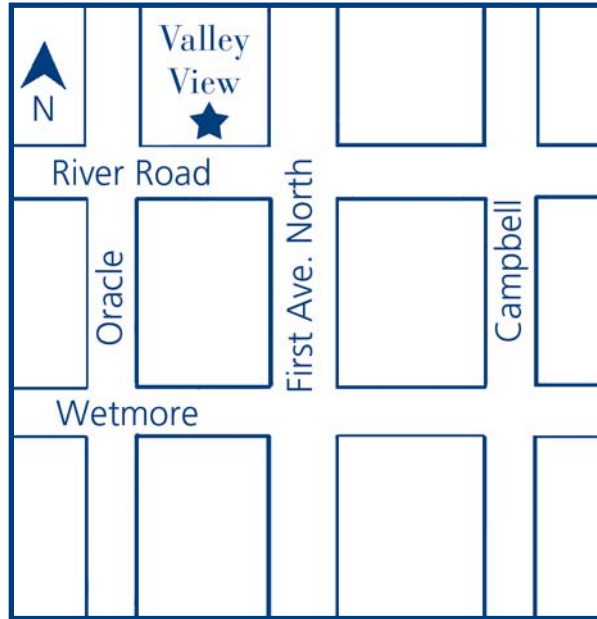

LOCATION

Valley View Apartment Homes

5025 North First Avenue
Tucson, AZ 85718
Phone: 520.887.4146
Fax: 520.887.3525
valleyviewapts@northland.com

DIRECTIONS

From Phoenix

Take I-10E
Take exit 248 for Ina Road
Turn left at W. Ina Road
Turn right onto First Avenue North
Valley View will be on the right

From the South

Take First Avenue North to River Road
Travel half a block north of River Road
Valley View will be on the left

AREA ATTRACTIONS

Golf

El Conquistador Resort
Golf Vistas at Oro Valley
Lodge at Ventana Canyon
Omni Tucson National Golf Resort
Rancho Vistoso Golf Club
Randolph Golf Course
Starr Pass Golf Resort