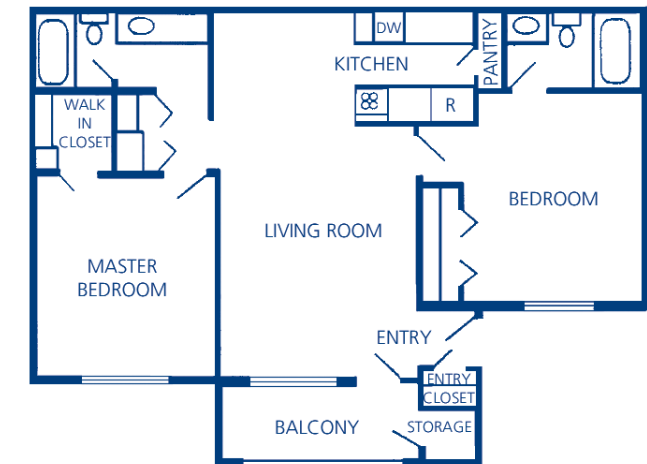

For southwestern beauty, personal comfort and fantastic amenities, choose Valley View!

A 1 Bedroom/ 1 Bath
420 Square Feet

C 1 Bedroom/ 1 Bath
720 Square Feet

B 1 Bedroom/ 1 Bath
550 Square Feet

D 2 Bedrooms/ 2 Baths
860 Square Feet