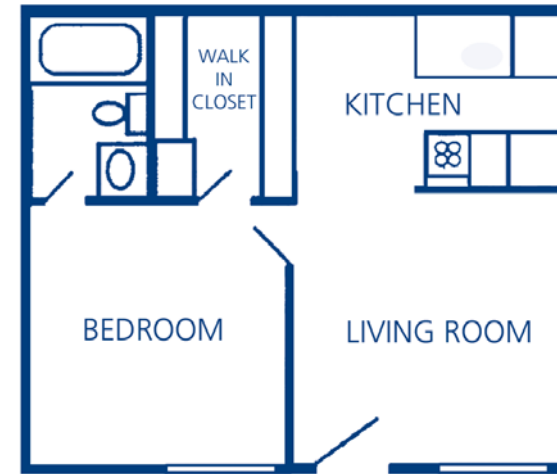

For southwestern beauty, personal comfort and fantastic amenities, choose Valley View!

A 1 Bedroom/ 1 Bath
420 Square Feet

C 1 Bedroom/ 1 Bath
720 Square Feet

B 1 Bedroom/ 1 Bath
550 Square Feet

D 2 Bedrooms/ 2 Baths
860 Square Feet