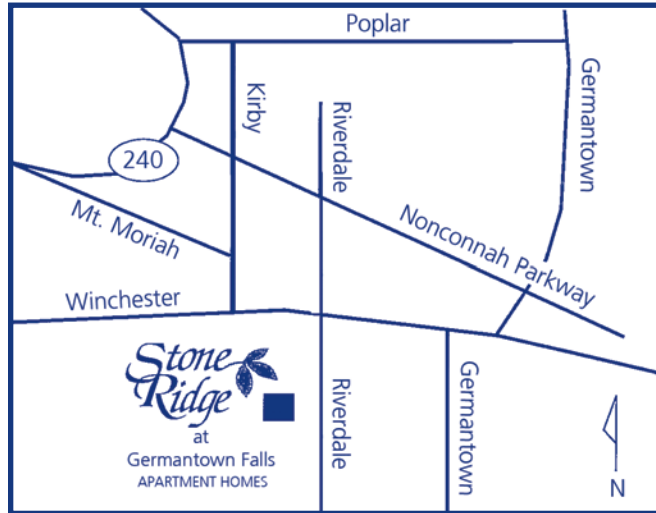

Stone Ridge at Germantown Falls offers everything in apartment living. Located in prestigious Southeast Memphis, this distinctive community is minutes from Nonconnah Parkway, shopping, dining, and entertainment.

## LOCATION

Proceed to 6895 Club Ridge Circle