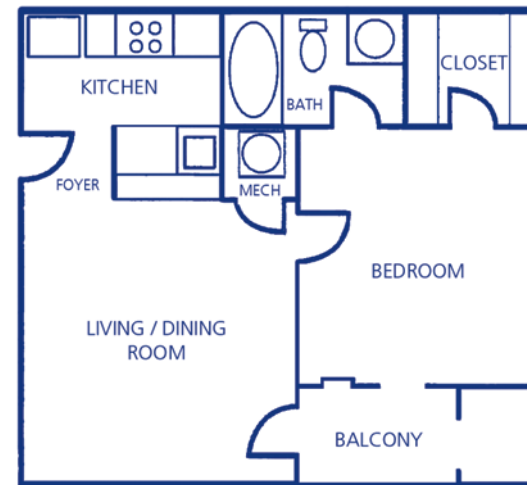

Stone Ridge at Germantown Falls Apartment Homes

INTERIOR FEATURES

- *Washer and dryer
- *Linen closets
- *Storage closets
- *Vaulted ceilings
- Wood burning fireplaces with tiled hearths
- Fully equipped kitchens
- Sunroom or balcony
- Cable ready
- Central heat and air conditioning

* in select apartment homes

AMENITIES

- Swimming pool
- Indoor racquetball court
- Exercise room
- Whirlpool spa
- Sand volleyball court
- Lighted tennis courts
- Picnic areas
- Clothing care facility
- 24-hour emergency maintenance

Stone Ridge at Germantown Falls offers everything in apartment living. Located in prestigious Southeast Memphis, this distinctive community is minutes from Nonconnah Parkway, shopping, dining, and entertainment.

Choose from five different floor plans and numerous options to fit your particular needs.

J 1 Bedroom/ 1 Bath
600 Square Feet