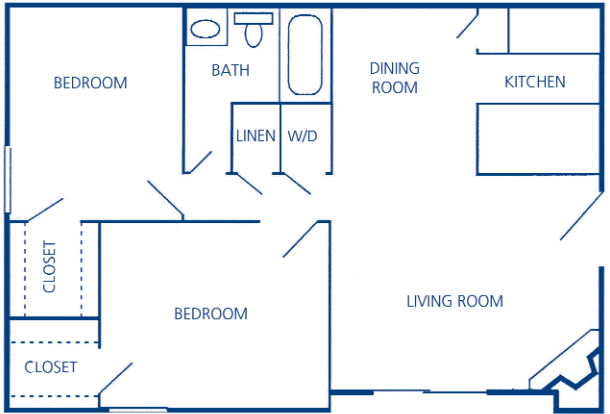

A 1 Bedroom/ 1 Bath
558 Square Feet

C 1 Bedroom/ 1 Bath
630 Square Feet

B 1 Bedroom/ 1 Bath
575 Square Feet

D 2 Bedrooms/ 1 Bath
750 Square Feet

LOCATION

Stanford Court Apartment Homes

18175 Midway Road
Dallas, TX 75287
Phone: 972.307.8921
Fax: 972.307.8931
stanfordcourt@northland.com