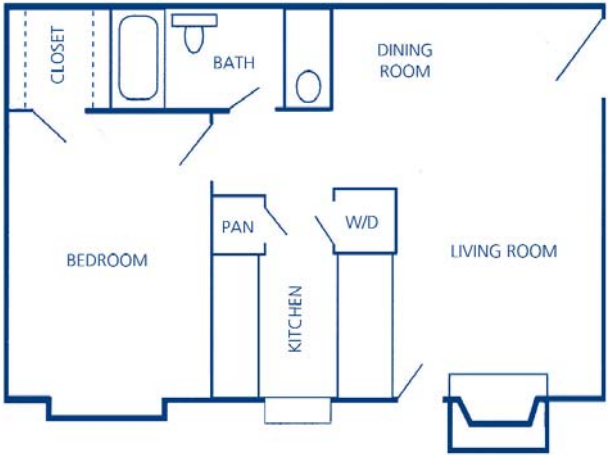

A 1 Bedroom/ 1 Bath
558 Square Feet

C 1 Bedroom/ 1 Bath
630 Square Feet

B 1 Bedroom/ 1 Bath
575 Square Feet

D 2 Bedrooms/ 1 Bath
750 Square Feet

LOCATION

Stanford Court Apartment Homes

18175 Midway Road
Dallas, TX 75287
Phone: 972.307.8921
Fax: 972.307.8931
stanfordcourt@northland.com