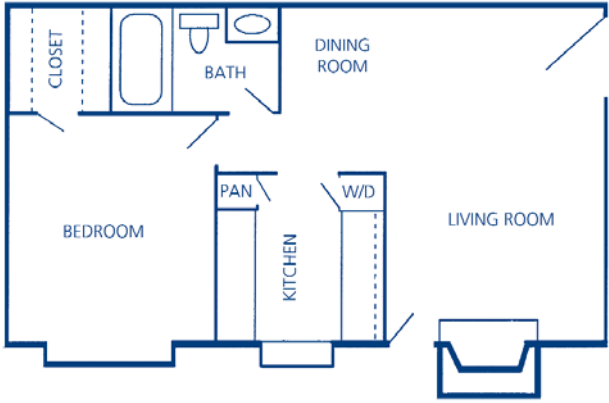

A 1 Bedroom/ 1 Bath
558 Square Feet

C 1 Bedroom/ 1 Bath
630 Square Feet

B 1 Bedroom/ 1 Bath
575 Square Feet

D 2 Bedrooms/ 1 Bath
750 Square Feet

LOCATION

Stanford Court Apartment Homes

18175 Midway Road
Dallas, TX 75287
Phone: 972.307.8921
Fax: 972.307.8931
stanfordcourt@northland.com