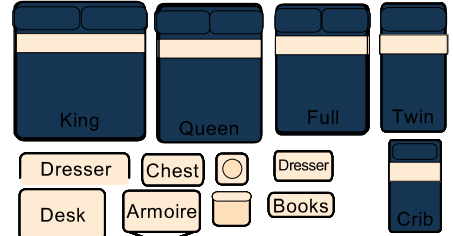

**The Sanibel**  
 1 Bedroom, 1 Bath - 790 sq. ft.

Print Interactive Floorplan

Email A Friend

Trash Can

**Choose Your Wallpaper**

Select a desired background color from palette to the right.

**Add Furniture**

Drag and drop furniture to floor plan.  
 Hold shift key and click mouse to rotate.  
 Drag to trash can to delete.

[Click Here for Furniture Dimensions](#)

**Bedroom**

**Living Room**

**Dining Room**

© Copyright 2005 Spherexx.com