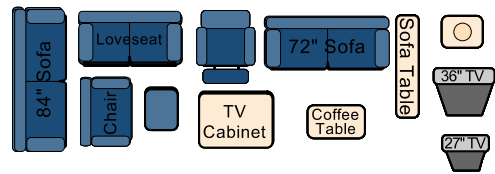

**The Sanibel**  
 1 Bedroom, 1 Bath - 790 sq. ft.

Print Interactive Floorplan

Email A Friend

Trash Can

**Choose Your Wallpaper**

Select a desired background color from palette to the right.

**Add Furniture**

Drag and drop furniture to floor plan.  
 Hold shift key and click mouse to rotate.  
 Drag to trash can to delete.

[Click Here for Furniture Dimensions](#)

**Bedroom**

**Living Room**

**Dining Room**

© Copyright 2005 Spherexx.com