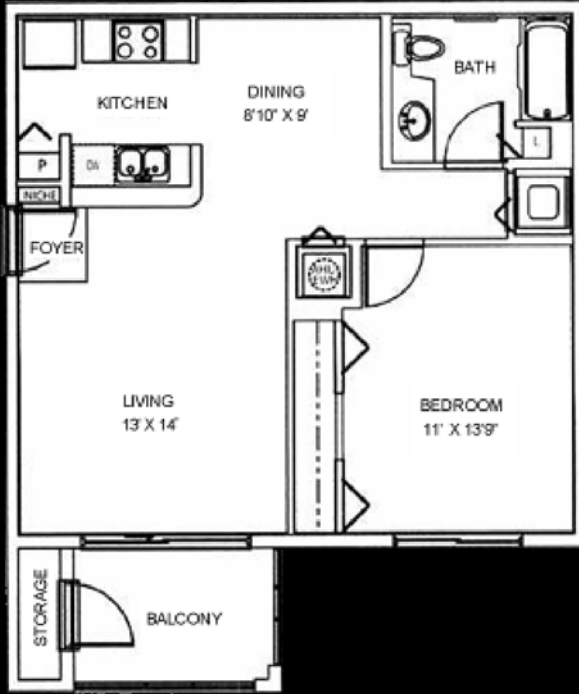

**The Sanibel**  
 1 Bedroom, 1 Bath - 790 sq. ft.

Print Interactive Floorplan

Email A Friend

Trash Can

**Choose Your Wallpaper**

Select a desired background color from palette to the right.

**Add Furniture**

Drag and drop furniture to floor plan.  
 Hold shift key and click mouse to rotate.  
 Drag to trash can to delete.

[Click Here for Furniture Dimensions](#)

**Bedroom**

**Living Room**

**Dining Room**

© Copyright 2005 Spherexx.com