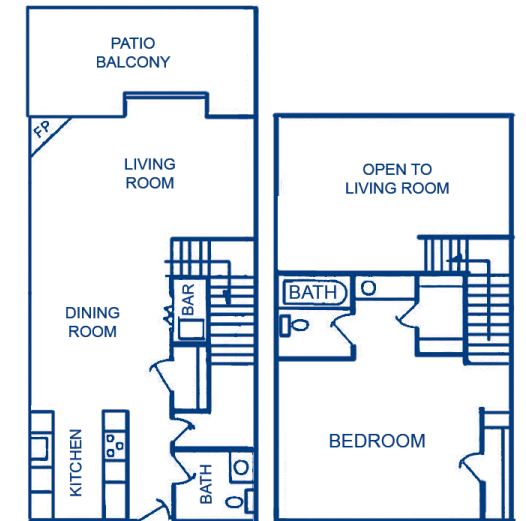

Royal Crest is located in Tyler close to shopping, schools, major highways and more.

Enjoy the amenities of Royal Crest and classic Texas living.

Come home to the royal treatment!

FLOOR PLANS

A

1 Bedroom/ 1 Bath
747 Square Feet

C

1 Bedroom/ 1.5 Baths
986 Square Feet

B

1 Bedroom/ 1 Bath
759 Square Feet

D

2 Bedrooms/ 1 Bath
911 Square Feet

LOCATION

Directions