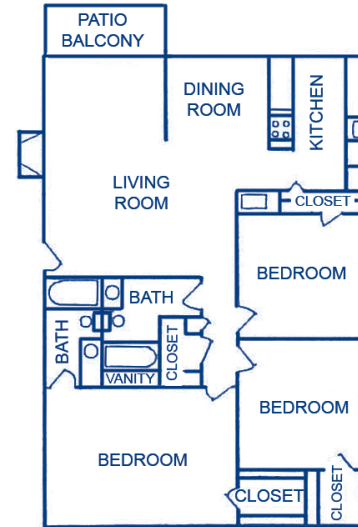

Royal Crest is located in Tyler close to shopping, schools, major highways and more.

Enjoy the amenities of Royal Crest and classic Texas living.

Come home to the royal treatment!

FLOOR PLANS

A

1 Bedroom/ 1 Bath
747 Square Feet

www.northland.com

FLOOR PLANS

E 2 Bedrooms/ 2 Baths
1,020 Square Feet

G 2 Bedrooms/ 2 Baths
1,361 Square Feet

F 2 Bedrooms/ 2 Baths
1,288 Square Feet

H 3 Bedrooms/ 2 Baths
1,387 Square Feet

Providing Comfort, Convenience
and
Customer Service

BUSINESS CARD

3.5 x 2"

Insert Here