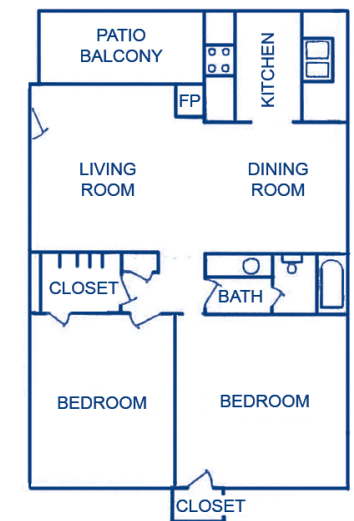

WINDOW CUT OUT

For company name and logo

INTERIOR FEATURES

- *Private balconies or patios
- *Wet bars
- *Fireplaces
- *Ceiling fans
- *Bedroom vanities
- Open floor plans
- Spacious bedrooms
- Oversized closets
- Kitchens with windows
- Cable-ready

Royal Crest is located in Tyler close to shopping, schools, major highways and more.

Enjoy the amenities of Royal Crest and classic Texas living.

Come home to the royal treatment!

FLOOR PLANS

A

1 Bedroom/ 1 Bath
747 Square Feet

C

1 Bedroom/ 1.5 Baths
986 Square Feet

B

1 Bedroom/ 1 Bath
759 Square Feet

D

2 Bedrooms/ 1 Bath
911 Square Feet

LOCATION

Directions