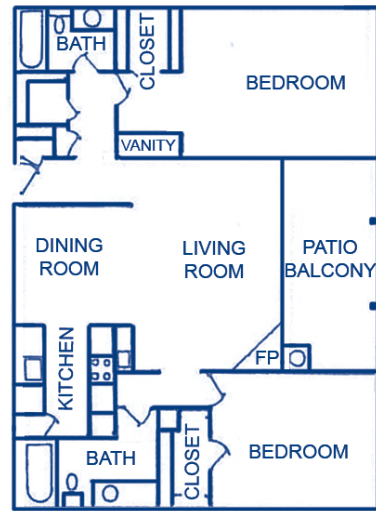

Royal Crest is located in Tyler close to shopping, schools, major highways and more.

Enjoy the amenities of Royal Crest and classic Texas living.

Come home to the royal treatment!

FLOOR PLANS

A

1 Bedroom/ 1 Bath
747 Square Feet

www.northland.com

FLOOR PLANS

E 2 Bedrooms/ 2 Baths
1,020 Square Feet

G 2 Bedrooms/ 2 Baths
1,361 Square Feet

F 2 Bedrooms/ 2 Baths
1,288 Square Feet

H 3 Bedrooms/ 2 Baths
1,387 Square Feet

Providing Comfort, Convenience
and
Customer Service

BUSINESS CARD

3.5 x 2"

Insert Here