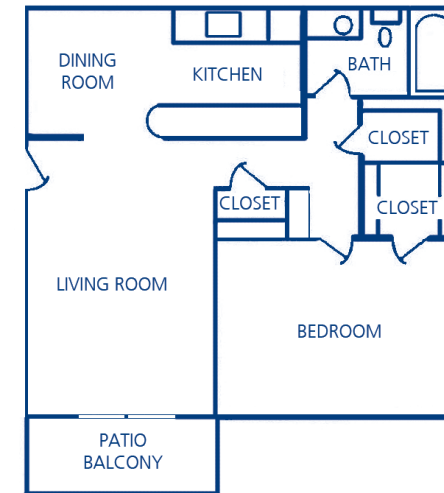

WINDOW CUT OUT

For company name and logo

INTERIOR FEATURES

- *Private balconies or patios
- *Wet bars
- *Fireplaces
- *Ceiling fans
- *Bedroom vanities
- Open floor plans
- Spacious bedrooms
- Oversized closets
- Kitchens with windows
- Cable-ready

Royal Crest is located in Tyler close to shopping, schools, major highways and more.

Enjoy the amenities of Royal Crest and classic Texas living.

Come home to the royal treatment!

FLOOR PLANS

A

1 Bedroom/ 1 Bath
747 Square Feet

C

1 Bedroom/ 1.5 Baths
986 Square Feet

B

1 Bedroom/ 1 Bath
759 Square Feet

D

2 Bedrooms/ 1 Bath
911 Square Feet

LOCATION

Directions

www.northland.com

FLOOR PLANS

E 2 Bedrooms/ 2 Baths
1,020 Square Feet

G 2 Bedrooms/ 2 Baths
1,361 Square Feet

F 2 Bedrooms/ 2 Baths
1,288 Square Feet

H 3 Bedrooms/ 2 Baths
1,387 Square Feet

Providing Comfort, Convenience
and
Customer Service