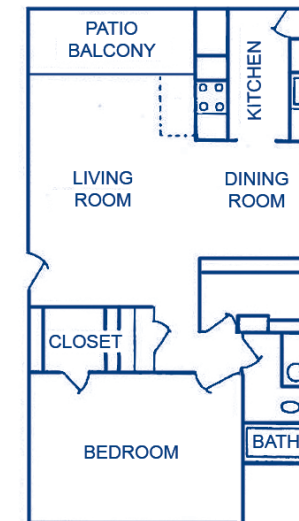

Royal Crest is located in Tyler close to shopping, schools, major highways and more.

Enjoy the amenities of Royal Crest and classic Texas living.

Come home to the royal treatment!

FLOOR PLANS

A

1 Bedroom/ 1 Bath
747 Square Feet

C

1 Bedroom/ 1.5 Baths
986 Square Feet

B

1 Bedroom/ 1 Bath
759 Square Feet

D

2 Bedrooms/ 1 Bath
911 Square Feet

LOCATION

Directions