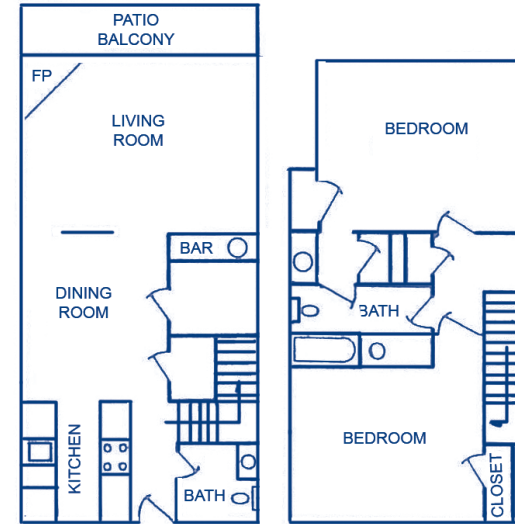

Royal Crest is located in Tyler close to shopping, schools, major highways and more.

Enjoy the amenities of Royal Crest and classic Texas living.

Come home to the royal treatment!

FLOOR PLANS

A

1 Bedroom/ 1 Bath
747 Square Feet

C

1 Bedroom/ 1.5 Baths
986 Square Feet

B

1 Bedroom/ 1 Bath
759 Square Feet

D

2 Bedrooms/ 1 Bath
911 Square Feet

LOCATION

Directions

www.northland.com

FLOOR PLANS

E 2 Bedrooms/ 2 Baths
1,020 Square Feet

G 2 Bedrooms/ 2 Baths
1,361 Square Feet

F 2 Bedrooms/ 2 Baths
1,288 Square Feet

H 3 Bedrooms/ 2 Baths
1,387 Square Feet

Providing Comfort, Convenience
and
Customer Service

BUSINESS CARD

3.5 x 2"

Insert Here