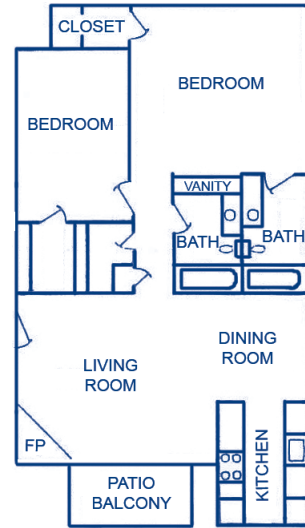

Royal Crest is located in Tyler close to shopping, schools, major highways and more.

Enjoy the amenities of Royal Crest and classic Texas living.

Come home to the royal treatment!

FLOOR PLANS

A

1 Bedroom/ 1 Bath
747 Square Feet

C

1 Bedroom/ 1.5 Baths
986 Square Feet

B

1 Bedroom/ 1 Bath
759 Square Feet

D

2 Bedrooms/ 1 Bath
911 Square Feet

LOCATION

Directions

www.northland.com

FLOOR PLANS

E 2 Bedrooms/ 2 Baths
1,020 Square Feet

G 2 Bedrooms/ 2 Baths
1,361 Square Feet

F 2 Bedrooms/ 2 Baths
1,288 Square Feet

H 3 Bedrooms/ 2 Baths
1,387 Square Feet

Providing Comfort, Convenience
and
Customer Service

BUSINESS CARD

3.5 x 2"

Insert Here