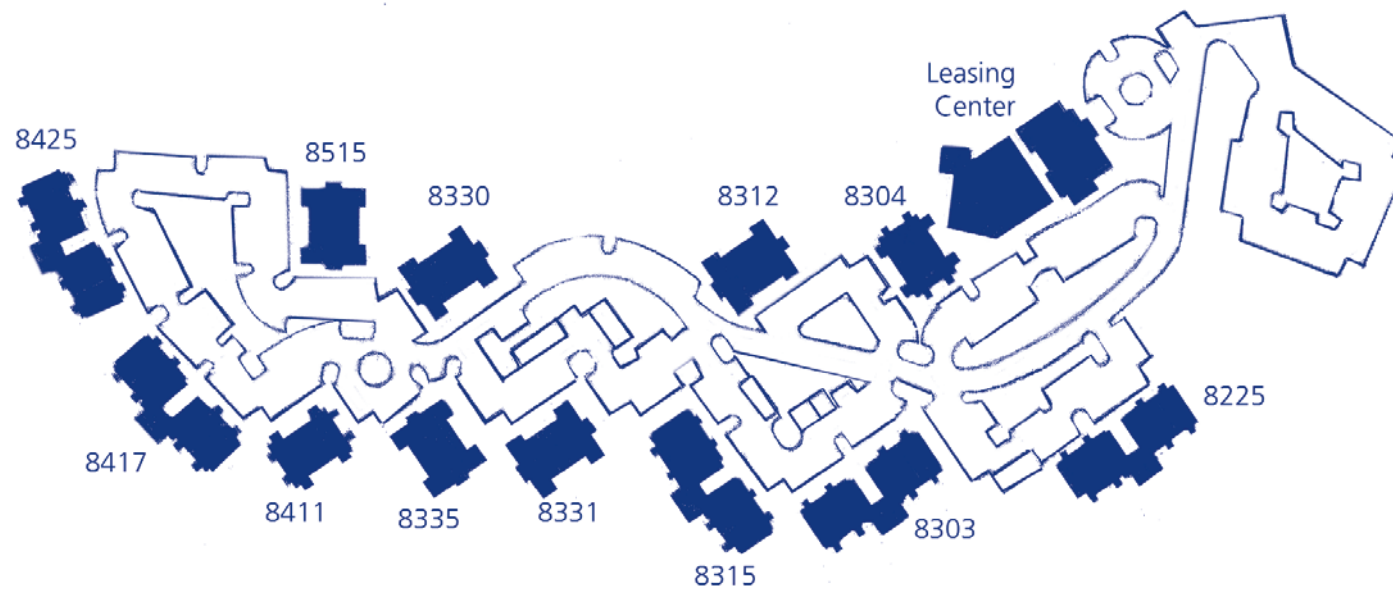

COMMUNITY MAP

Riverbirch Apartment Homes

8200 River Birch Drive
Charlotte, NC 28210
Phone: 704.552.9687
Fax: 704.553.1541
riverbirchapt@northland.com

www.northland.com