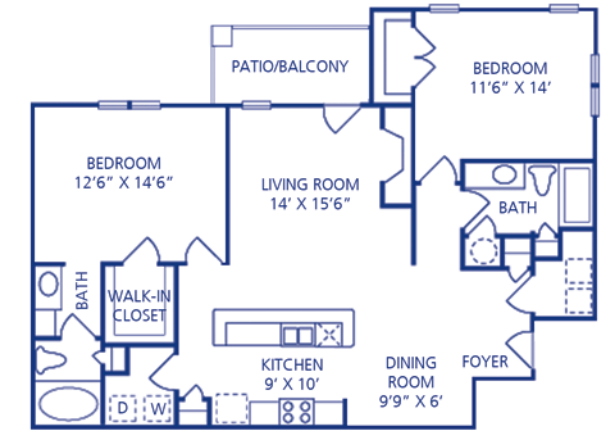

The Riverbirch Team invites you to become part of our community and one of our neighbors!

FLOOR PLANS

A

1 Bedroom/ 1 Bath
918 Square Feet

C

2 Bedrooms/ 2 Baths
1,276 Square Feet

B

2 Bedrooms/ 1 Bath
1,125 Square Feet