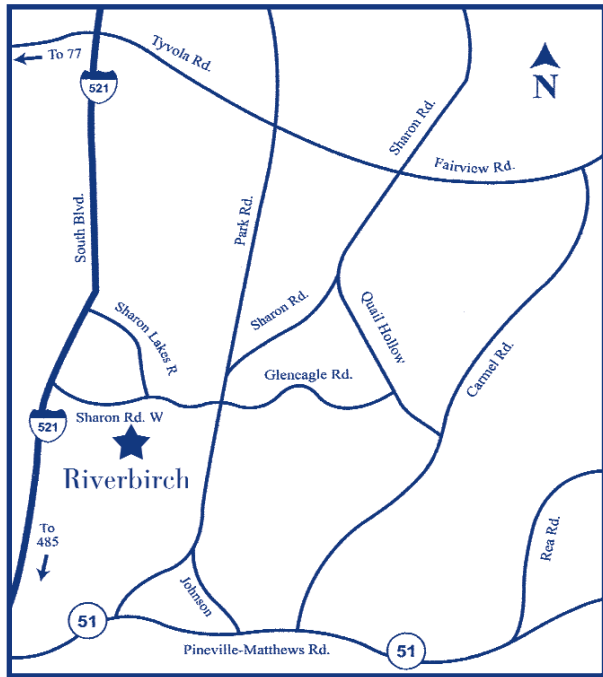

D

2 Bedrooms/ 2 Baths
1,352 Square Feet

LOCATION

AREA ATTRACTIONS

- | | |
|---------------------------|------------------------|
| South Park Mall | Carmel Road Park |
| Lake Wylie | AMC Carolina Pavillion |
| Carowinds Amusement Park | Old Towne Village |
| Quail Hollow Country Club | Huntington Farms Park |
| Sharon Golf Club | Old Providence Park |
| Harris YMCA | Carolina Place Mall |
| Park Road Park | Quail Corners |