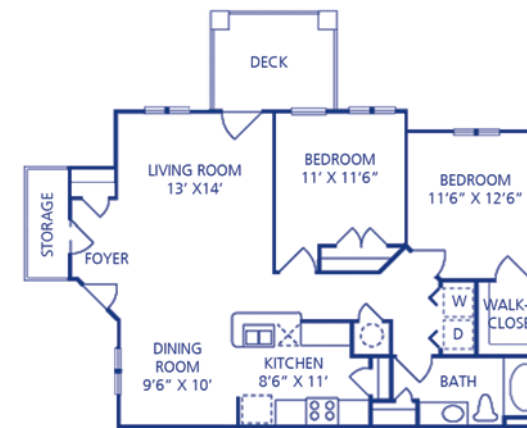

The Riverbirch Team invites you to become part of our community and one of our neighbors!

FLOOR PLANS

A

1 Bedroom/ 1 Bath
918 Square Feet

C

2 Bedrooms/ 2 Baths
1,276 Square Feet

B

2 Bedrooms/ 1 Bath
1,125 Square Feet

D

2 Bedrooms/ 2 Baths
1,352 Square Feet

LOCATION

AREA ATTRACTIONS

- | | |
|---------------------------|------------------------|
| South Park Mall | Carmel Road Park |
| Lake Wylie | AMC Carolina Pavillion |
| Carowinds Amusement Park | Old Towne Village |
| Quail Hollow Country Club | Huntington Farms Park |
| Sharon Golf Club | Old Providence Park |
| Harris YMCA | Carolina Place Mall |
| Park Road Park | Quail Corners |