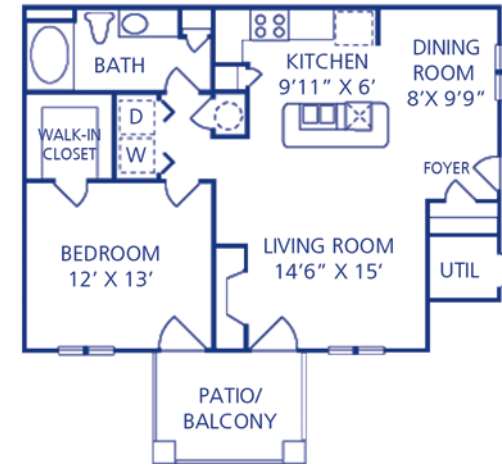

The Riverbirch Team invites you to become part of our community and one of our neighbors!

FLOOR PLANS

A

1 Bedroom/ 1 Bath
918 Square Feet

C

2 Bedrooms/ 2 Baths
1,276 Square Feet

B

2 Bedrooms/ 1 Bath
1,125 Square Feet