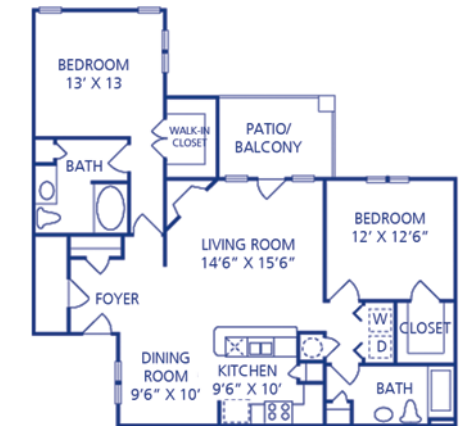

The Riverbirch Team invites you to become part of our community and one of our neighbors!

FLOOR PLANS

A

1 Bedroom/ 1 Bath
918 Square Feet

C

2 Bedrooms/ 2 Baths
1,276 Square Feet

B

2 Bedrooms/ 1 Bath
1,125 Square Feet

D

2 Bedrooms/ 2 Baths
1,352 Square Feet

LOCATION

AREA ATTRACTIONS

- | | |
|---------------------------|------------------------|
| South Park Mall | Carmel Road Park |
| Lake Wylie | AMC Carolina Pavillion |
| Carowinds Amusement Park | Old Towne Village |
| Quail Hollow Country Club | Huntington Farms Park |
| Sharon Golf Club | Old Providence Park |
| Harris YMCA | Carolina Place Mall |
| Park Road Park | Quail Corners |