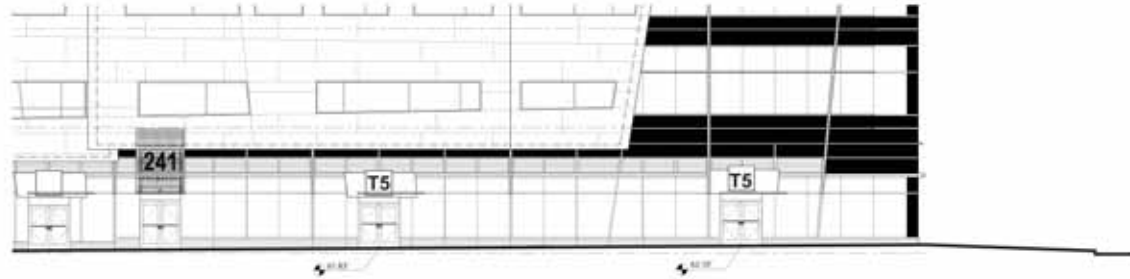

CHURCH STREET ELEVATION

TRUMBULL STREET ELEVATION

SullivanHayes Companies  
 10 Waterside Drive, Suite 200  
 Farmington, CT 06032  
 Tel. # (860) 667-5252

TRUMBULL STREET

CHURCH STREET

**T5**  
 7673 s.f.