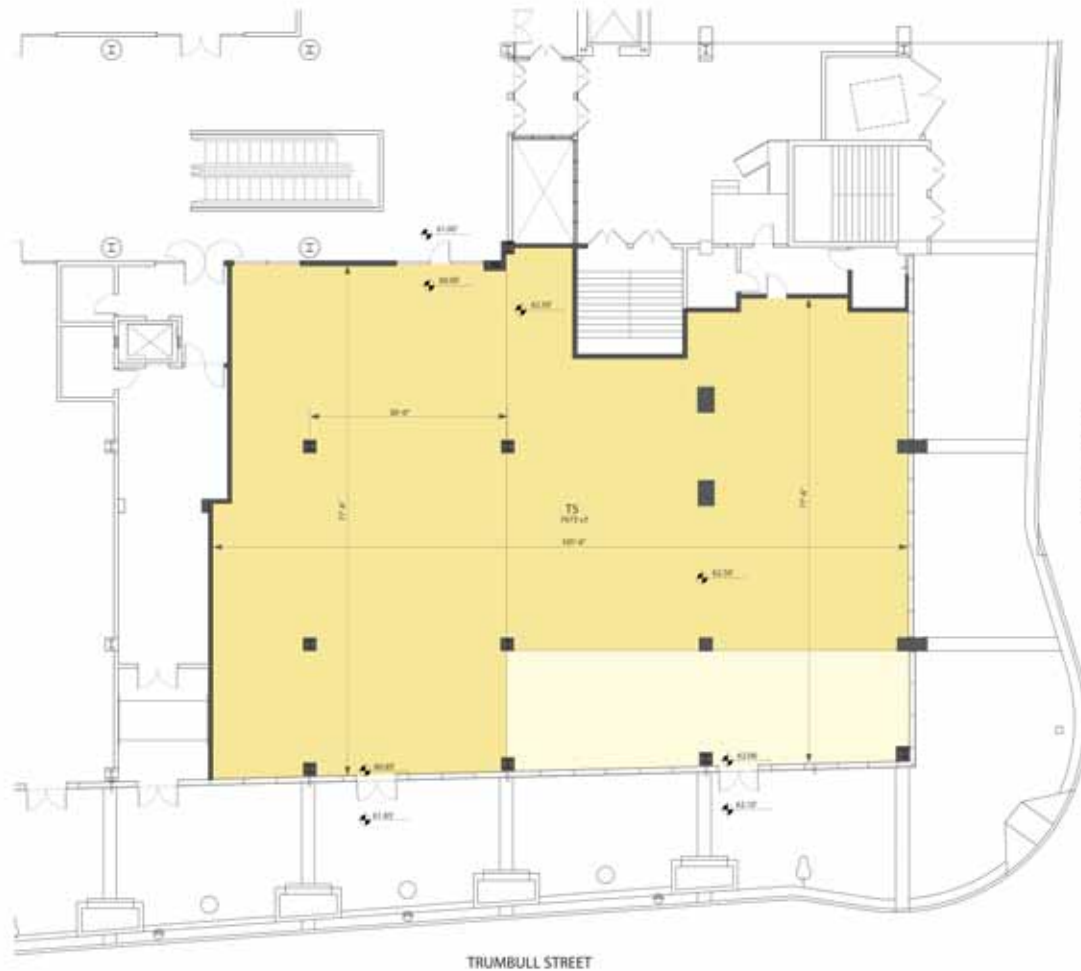

CHURCH STREET ELEVATION

TRUMBULL STREET ELEVATION

SullivanHayes Companies  
 10 Waterside Drive, Suite 200  
 Farmington, CT 06032  
 Tel. # (860) 667-5252

TRUMBULL STREET

CHURCH STREET

**T5**  
 7673 s.f.