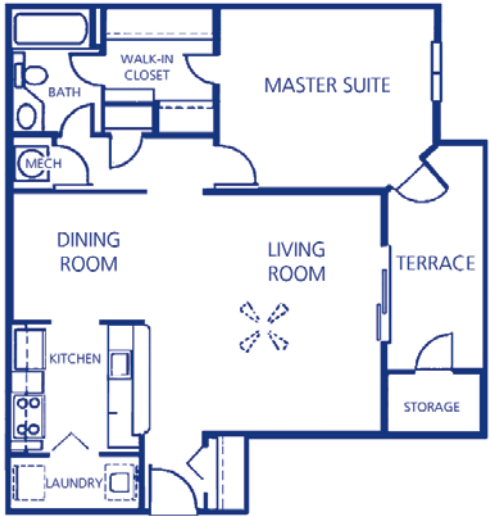

FLOOR PLANS

Plantation Club Apartment Homes

INTERIOR FEATURES

- *Screened patio
- *Fireplace
- *Ceramic tiled kitchen
- *Ceramic tiled bath
- *Walk-in closets and pantries
- *Private entrances
- Ceiling fans
- Full-size washer and dryer connections
- Breakfast bar
- Private patios with storage

* in select apartment homes

AMENITIES

- Two swimming pools
- Lakeside deck areas
- Fitness center
- Two tennis courts
- Car care center
- Whirlpool spa
- Resident activities
- Picnic areas
- Fishing dock
- Guest suite available
- 18 acre lake
- 24 hour clothing care facility

The Plantation Club at Suntree brings to Melbourne the perfect blend of relaxed Mediterranean style and sophisticated living. The serene coastal setting means soothing ocean breezes and an idyllic year-round climate. Sunny and contemporary, these luxury apartment homes are designed to enhance comfort and convenience. Lush foliage creates a charming garden oasis for the home, with beautifully landscaped paths that lead to resort-style pools, spas, a social clubhouse and a state-of-the-art fitness center.

The Plantation Club at Suntree is minutes away from major grocery stores, department stores and I-95. It is also centrally located to outdoor activities.

Experience living the way it was meant to be, at the Plantation Club.

A

1 Bedroom/ 1 Bath
850 Square Feet