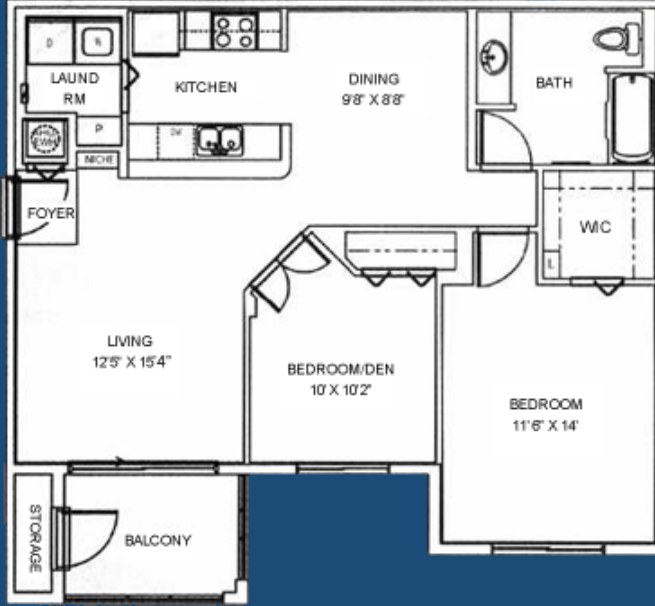

**The Pine**  
1 Bedroom, 1 Bath - 1040 sq. ft.

Print Interactive Floorplan

Email A Friend

Trash Can

**Choose Your Wallpaper**

Select a desired background color from palette to the right.

**Add Furniture**

Drag and drop furniture to floor plan.  
Hold shift key and click mouse to rotate.  
Drag to trash can to delete.

[Click Here for Furniture Dimensions](#)

**Bedroom**

**Living Room**

**Dining Room**

© Copyright 2005 Spherexx.com