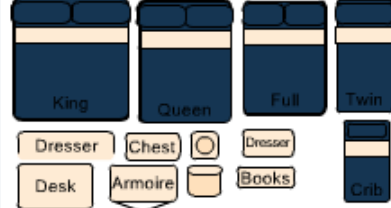

**The Pine**  
1 Bedroom, 1 Bath - 1040 sq. ft.

Print Interactive Floorplan

Email A Friend

Trash Can

**Choose Your Wallpaper**

Select a desired background color from palette to the right.

**Add Furniture**

Drag and drop furniture to floor plan.  
Hold shift key and click mouse to rotate.  
Drag to trash can to delete.

[Click Here for Furniture Dimensions](#)

**Bedroom**

**Living Room**

**Dining Room**

© Copyright 2005 Spherexx.com