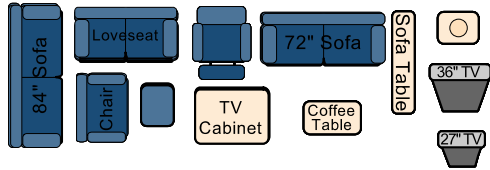

**The Meyers**  
2 Bedroom, 1 Bath - 1030 sq. ft.

**Choose Your Wallpaper**

Select a desired background color from palette to the right.

**Add Furniture**

Drag and drop furniture to floor plan.  
Hold shift key and click mouse to rotate.  
Drag to trash can to delete.

[Click Here for Furniture Dimensions](#)

**Bedroom**

**Living Room**

**Dining Room**

© Copyright 2005 Spherexx.com

[Print Interactive Floorplan](#)

[Email A Friend](#)