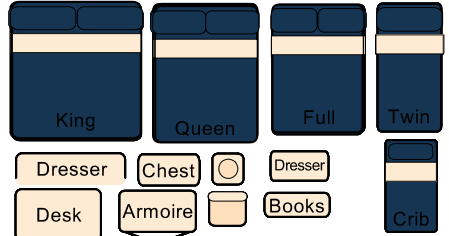

**The Meyers**  
2 Bedroom, 1 Bath - 1030 sq. ft.

**Choose Your Wallpaper**

Select a desired background color from palette to the right.

**Add Furniture**

Drag and drop furniture to floor plan.  
Hold shift key and click mouse to rotate.  
Drag to trash can to delete.

[Click Here for Furniture Dimensions](#)

**Bedroom**

**Living Room**

**Dining Room**

© Copyright 2005 Spherexx.com

[Print Interactive Floorplan](#)

[Email A Friend](#)