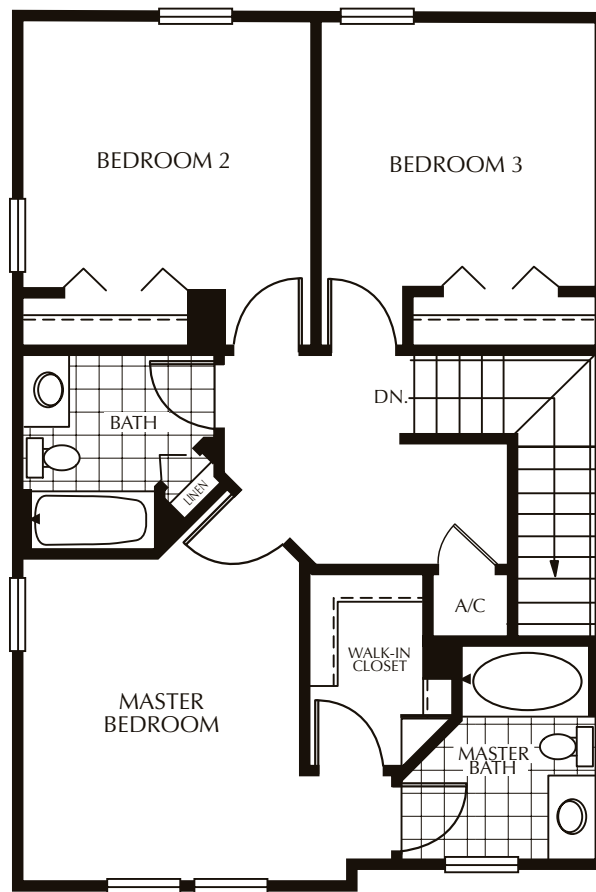

# Windsor

3 BEDROOMS  
2 1/2 BATHROOMS / TOWNHOME  
1 GARAGE  
1,452 / 1,465(B) square feet

SECOND FLOOR

FIRST FLOOR