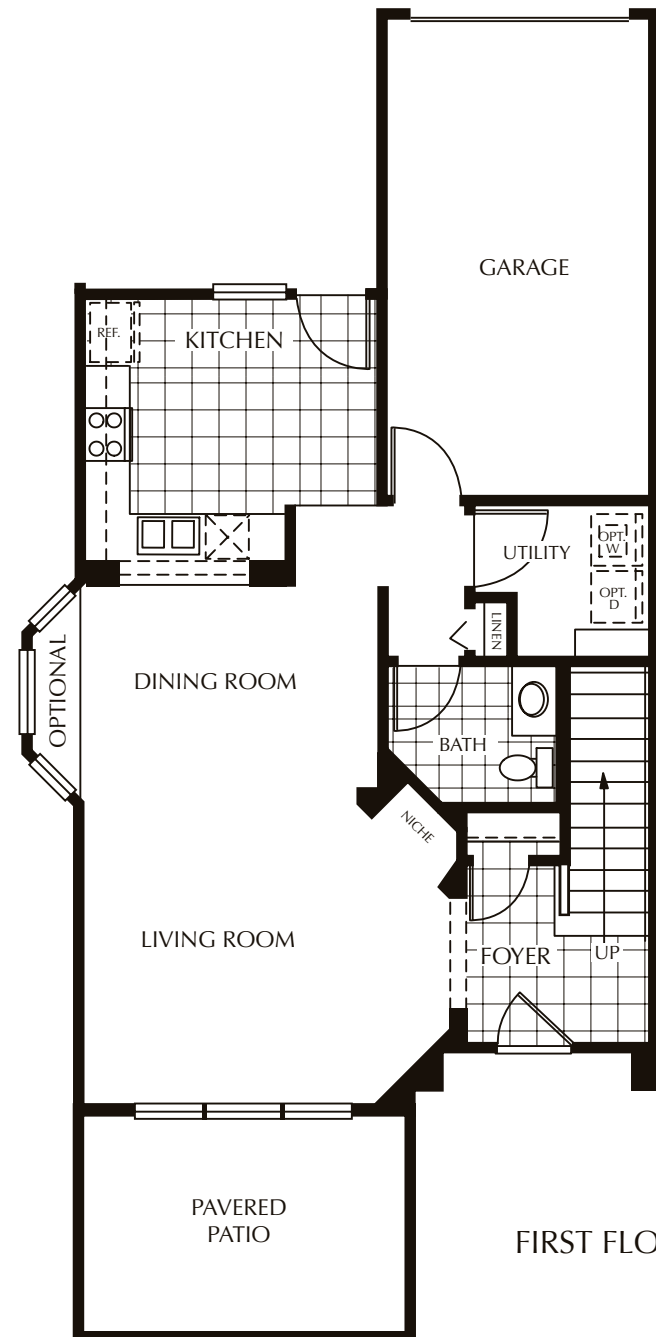

# Windsor

3 BEDROOMS  
2 1/2 BATHROOMS / TOWNHOME  
1 GARAGE  
1,452 / 1,465(B) square feet

SECOND FLOOR

FIRST FLOOR