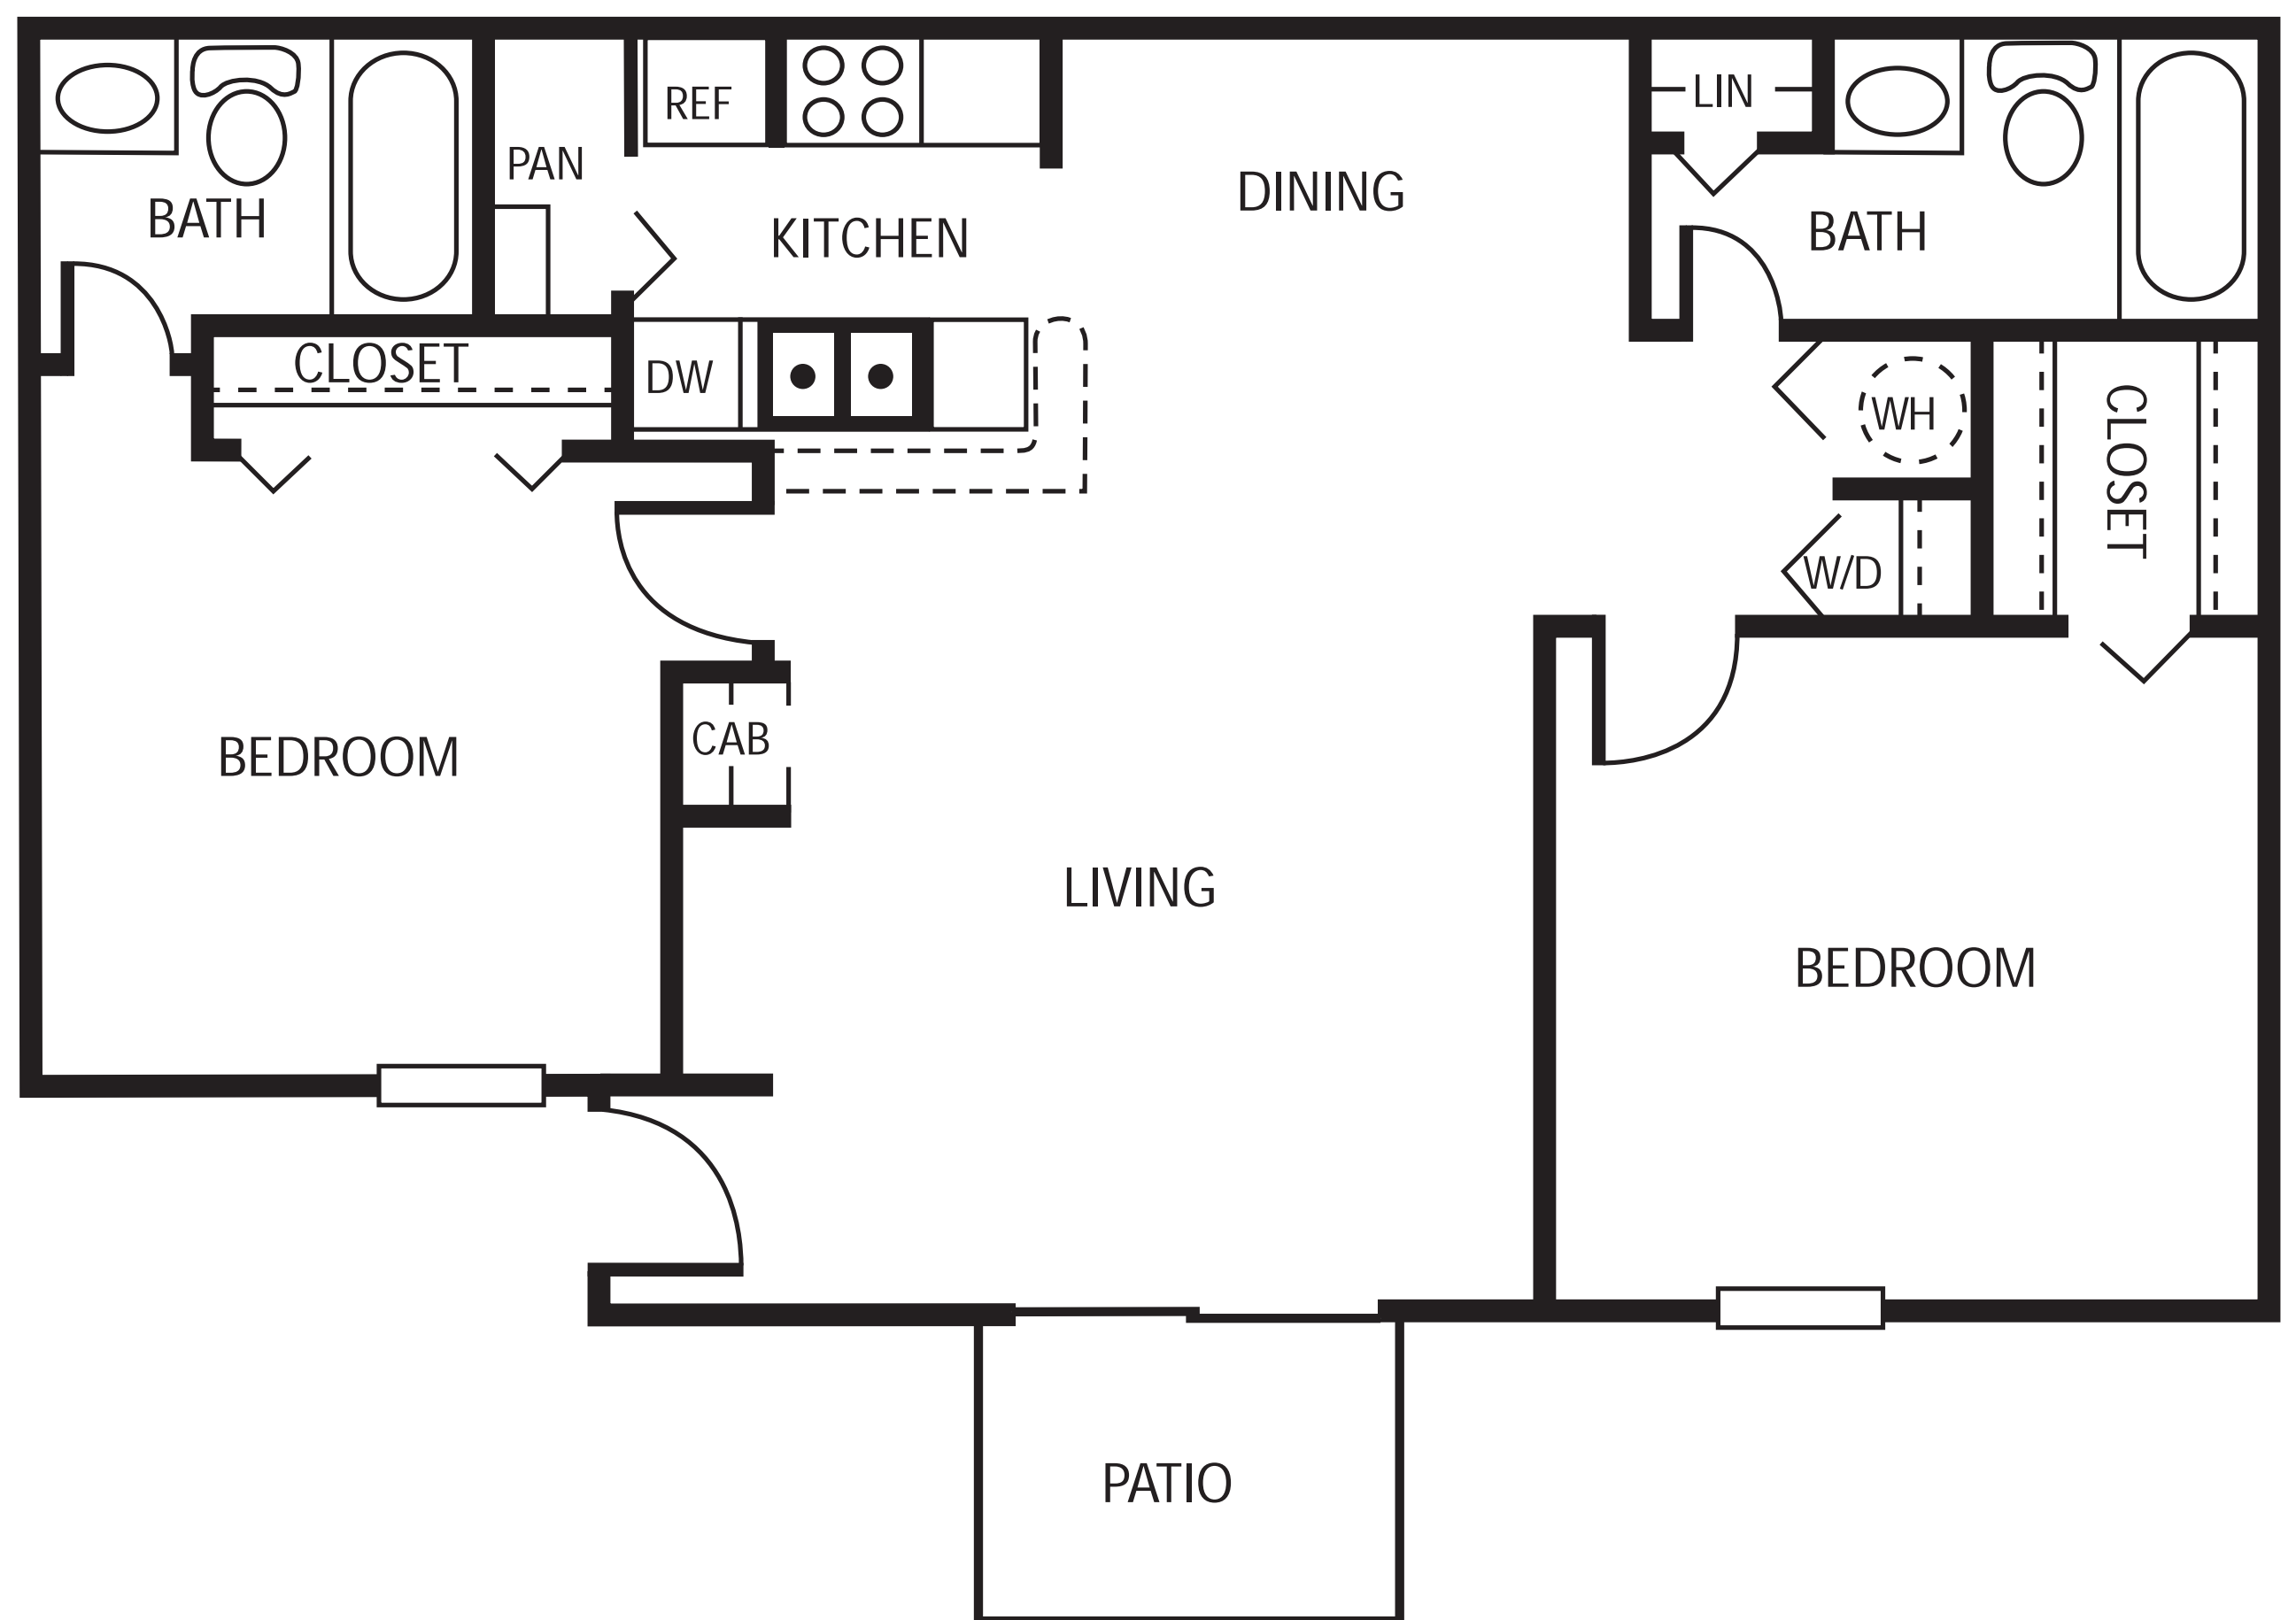

Sandpiper

2 Bedroom / 2 Bath

865 Square Feet

Naturally. Perfect.