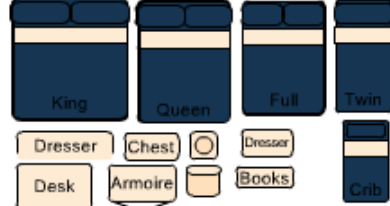

The Ford  
2 Bedroom, 2 Bath - 1185 sq. ft.

Print Interactive Floorplan

Email A Friend

Trash Can

Choose Your Wallpaper

Select a desired background color from palette to the right.

Add Furniture

Drag and drop furniture to floor plan.  
Hold shift key and click mouse to rotate.  
Drag to trash can to delete.

[Click Here for Furniture Dimensions](#)

Bedroom

Living Room

Dining Room

© Copyright 2005 Spherexx.com