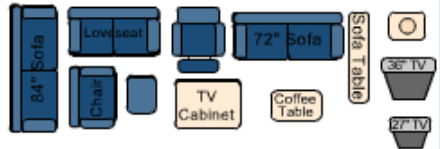

The Ford  
2 Bedroom, 2 Bath - 1185 sq. ft.

Print Interactive Floorplan

Email A Friend

Trash Can

Choose Your Wallpaper

Select a desired background color from palette to the right.

Add Furniture

Drag and drop furniture to floor plan.  
Hold shift key and click mouse to rotate.  
Drag to trash can to delete.

[Click Here for Furniture Dimensions](#)

Bedroom

Living Room

Dining Room

© Copyright 2005 Spherexx.com