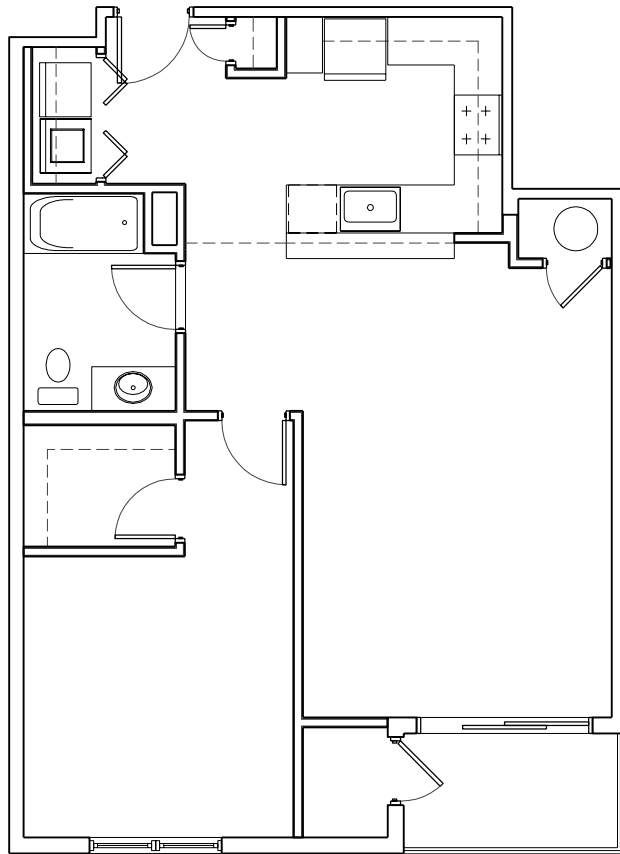

ENDICOTT GREEN

Unit Type 1A
810 Square Feet
One Bedroom
All Floors, All Buildings

U-1A

Providing comfort, convenience and customer service
www.northland.com

ENDICOTT GREEN

Unit Type 1C
772 Square Feet
One Bedroom
All Floors, Buildings 1, 5, 6

U-1C

Providing comfort, convenience and customer service
www.northland.com

ENDICOTT GREEN

Unit Type 2
1,140 Square Feet
Two Bedroom
Upper Floors, Buildings 1, 4, 5, 6

U-2

Providing comfort, convenience and customer service
www.northland.com

ENDICOTT GREEN

Unit Type 3A
1,095 Square Feet
Two Bedroom, Corner
All Floors, Buildings 1, 4, 5, 6

U-3A

Providing comfort, convenience and customer service
www.northland.com