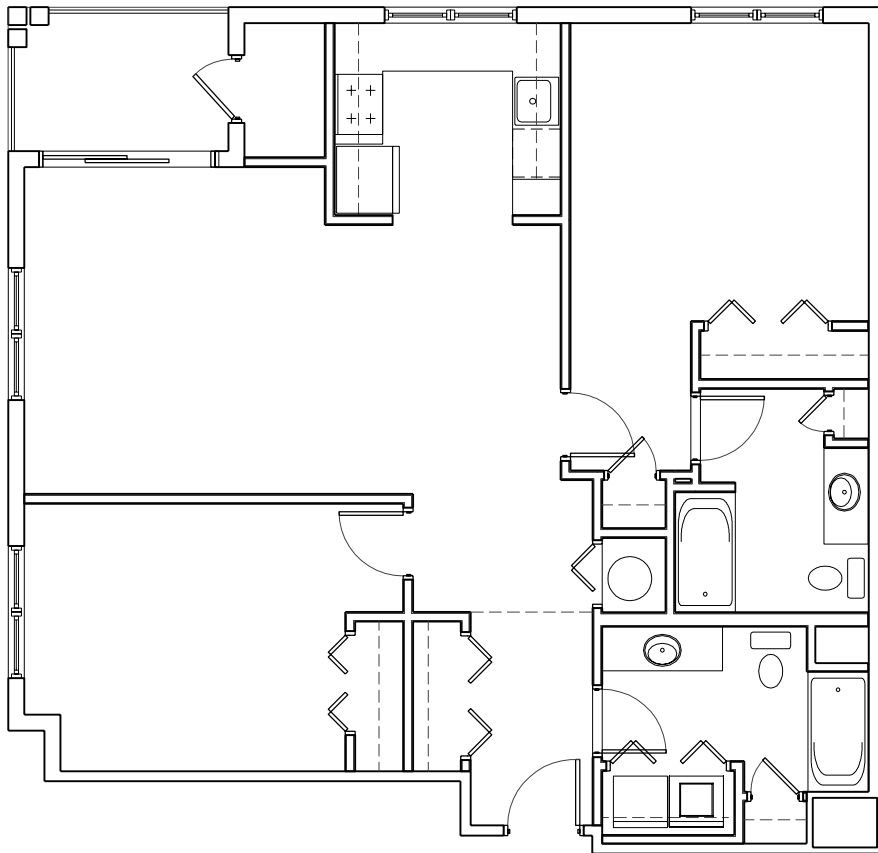

ENDICOTT GREEN

Unit Type 1A
810 Square Feet
One Bedroom
All Floors, All Buildings

U-1A

Providing comfort, convenience and customer service
www.northland.com

ENDICOTT GREEN

Unit Type 1C
772 Square Feet
One Bedroom
All Floors, Buildings 1, 5, 6

U-1C

Providing comfort, convenience and customer service
www.northland.com

ENDICOTT GREEN

Unit Type 2
1,140 Square Feet
Two Bedroom
Upper Floors, Buildings 1, 4, 5, 6

U-2

Providing comfort, convenience and customer service
www.northland.com

ENDICOTT GREEN

Unit Type 3A
1,095 Square Feet
Two Bedroom, Corner
All Floors, Buildings 1, 4, 5, 6

U-3A

Providing comfort, convenience and customer service
www.northland.com