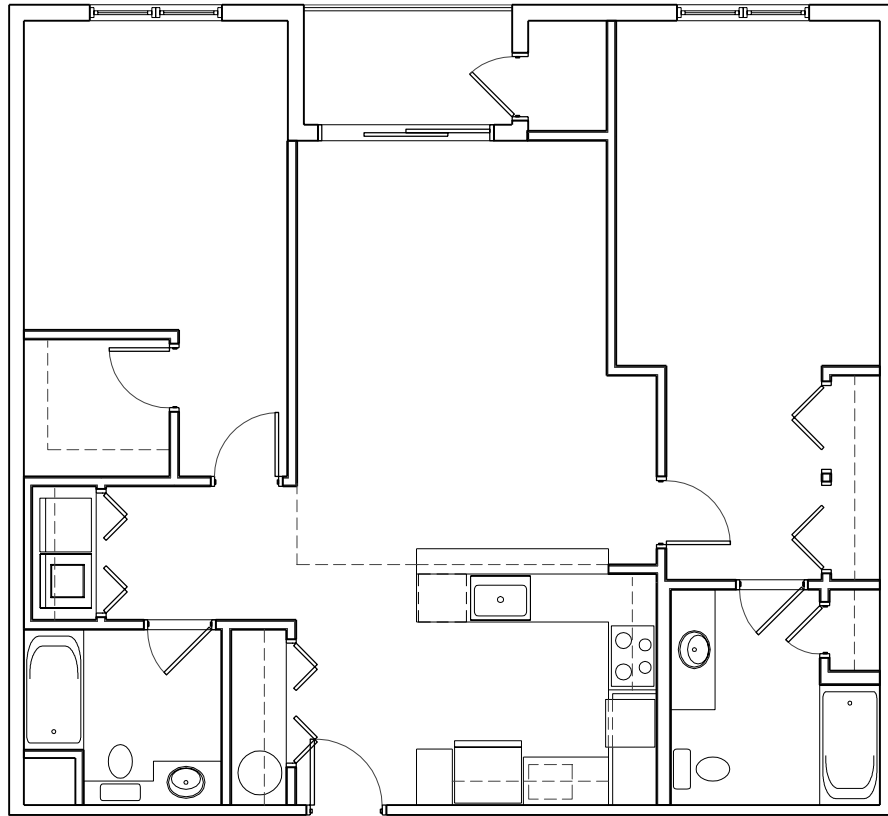

ENDICOTT GREEN

Unit Type 1A
810 Square Feet
One Bedroom
All Floors, All Buildings

U-1A

Providing comfort, convenience and customer service
www.northland.com

ENDICOTT GREEN

Unit Type 1C
772 Square Feet
One Bedroom
All Floors, Buildings 1, 5, 6

U-1C

Providing comfort, convenience and customer service
www.northland.com

ENDICOTT GREEN

Unit Type 2
1,140 Square Feet
Two Bedroom
Upper Floors, Buildings 1, 4, 5, 6

U-2

Providing comfort, convenience and customer service
www.northland.com

ENDICOTT GREEN

Unit Type 3A
1,095 Square Feet
Two Bedroom, Corner
All Floors, Buildings 1, 4, 5, 6

U-3A

Providing comfort, convenience and customer service
www.northland.com