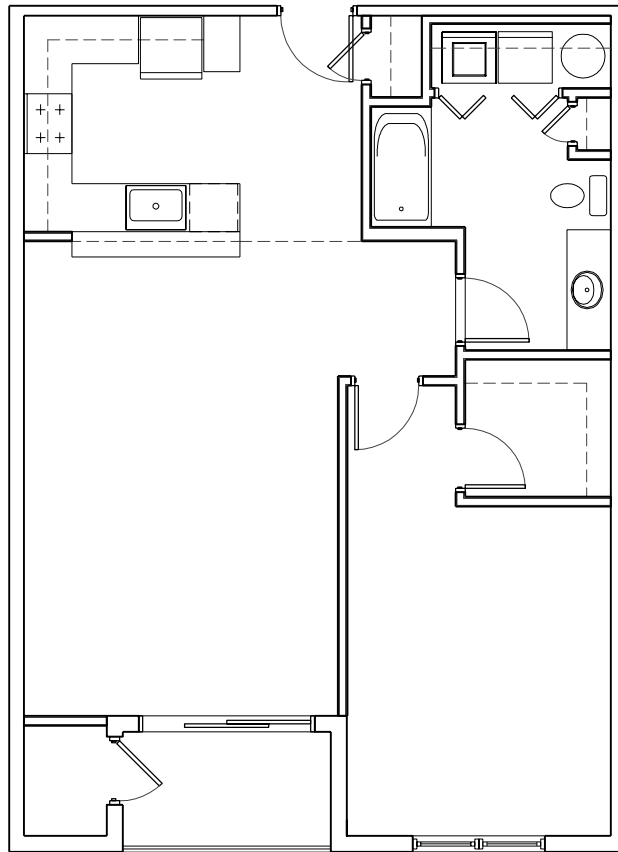

ENDICOTT GREEN

Unit Type 1A
810 Square Feet
One Bedroom
All Floors, All Buildings

U-1A

Providing comfort, convenience and customer service
www.northland.com

ENDICOTT GREEN

Unit Type 1C
772 Square Feet
One Bedroom
All Floors, Buildings 1, 5, 6

U-1C

Providing comfort, convenience and customer service
www.northland.com

ENDICOTT GREEN

Unit Type 2
1,140 Square Feet
Two Bedroom
Upper Floors, Buildings 1, 4, 5, 6

U-2

Providing comfort, convenience and customer service
www.northland.com

ENDICOTT GREEN

Unit Type 3A
1,095 Square Feet
Two Bedroom, Corner
All Floors, Buildings 1, 4, 5, 6

U-3A

Providing comfort, convenience and customer service
www.northland.com