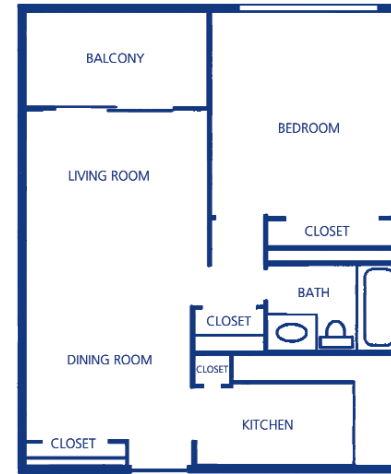

We aim to provide the best value in apartment home living and by taking care of our communities. Enhance your lifestyle at Del Oro.

We look forward to welcoming you home at Del Oro!

FLOOR PLANS

A

1 Bedroom/ 1 Bath
780 Square Feet