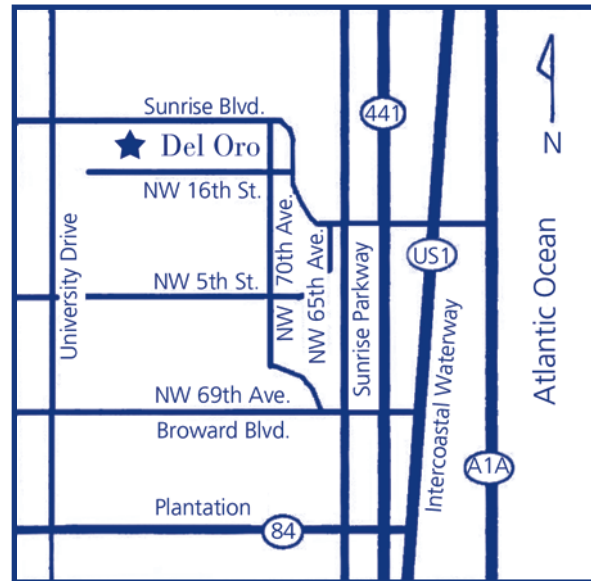

LOCATION

Del Oro Apartment Homes

7001-7081 NW 16th Street
Plantation, FL 33313
Phone: 954.584.7914
Fax: 954.584.6982
deloroapts@northland.com

DIRECTIONS

From Fort Lauderdale

Take I-95 North to exit 28 west on Sunrise Boulevard

Turn left on Northwest 16th Street

Travel one block

Del Oro is on the right

From Miami

Take I-95 North to exit 28 Sunrise West

Turn left on NW 16th Street

Del Oro is on the right

From Boca Raton/Palm Beach

Take I-95 South to exit 28 for Sunrise Boulevard

Travel West to NW 16th Street

Turn left onto NW 16th Street

Del Oro is on the right

AREA ATTRACTIONS

South Beach Park

Woodlands Country Club

Inverrary Country Club

Sunrise Country Club

Ft. Lauderdale Airport (15 miles)

Joe Robbie Stadium (17 miles)

Sawgrass Mills Mall

Swap Shop

Aquatic Adventures

Schacknow Museum Of Fine Arts

Museum of Discovery and Science

Nova University

Broward Community College

Providing Comfort, Convenience
and
Customer Service

www.northland.com