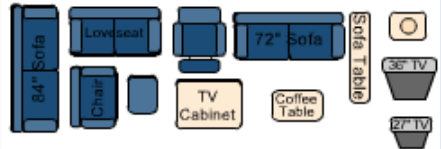

The Cypress  
2 Bedroom, 2 Bath - 1240 sq. ft.

Print Interactive Floorplan

Email A Friend

Trash Can

Choose Your Wallpaper

Select a desired background color from palette to the right.

Add Furniture

Drag and drop furniture to floor plan.  
Hold shift key and click mouse to rotate.  
Drag to trash can to delete.

[Click Here for Furniture Dimensions](#)

Bedroom

Living Room

Dining Room

© Copyright 2005 Spherexx.com