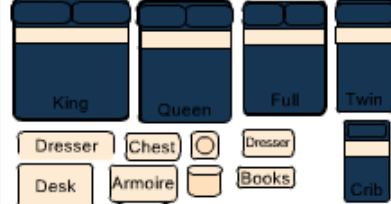

The Cypress  
2 Bedroom, 2 Bath - 1240 sq. ft.

Print Interactive Floorplan

Email A Friend

Trash Can

Choose Your Wallpaper

Select a desired background color from palette to the right.

Add Furniture

Drag and drop furniture to floor plan.  
Hold shift key and click mouse to rotate.  
Drag to trash can to delete.

[Click Here for Furniture Dimensions](#)

Bedroom

Living Room

Dining Room

© Copyright 2005 Spherexx.com