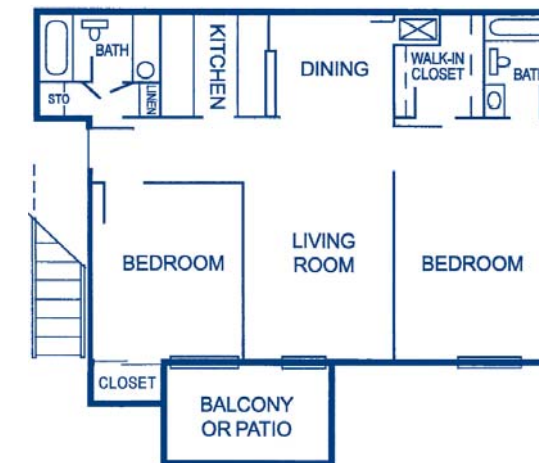

FLOOR PLANS

A

1 Bedroom/ 1 Bath
663 Square Feet

B

2 Bedrooms/ 1 Bath
856 Square Feet

C

2 Bedrooms/ 2 Baths
900 Square Feet

LOCATION