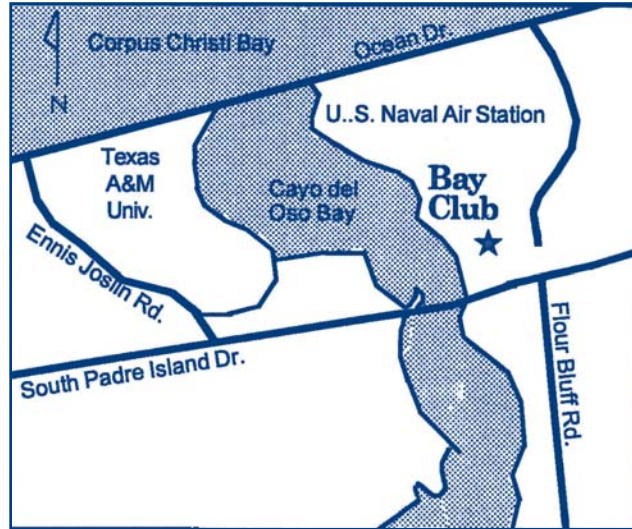

Enjoy calming vistas and breathtaking sunsets over the Gulf of Mexico from your own private balcony or patio. Situated on the Oso Bay, Bay Club is leisurely coastal living at its finest.

Our community is located 10 minutes from major beaches and offers easy access to Corpus Christi Naval Air Station, downtown Corpus Christi, Oso Golf Course, shopping malls and grocery stores.

The Bay Club Apartment Homes

9350 South Padre Island Drive
Corpus Christi, Texas 78418
Phone: 361.937.2601
Fax: 361.937.5709
thebayclubmgr@northland.com

DIRECTIONS

From San Antonio

Take I-37 South

Merge onto TX-358 East via Exit 4A toward
NAS-CCAD/Padre Island/Airport

Take the exit toward Flour Bluff Drive

Make a U-turn onto South Padre Island Drive/
TX-358 West

Merge into the right hand lane

The Bay Club will be the first set of white
apartment buildings on your right

Nature Parks

Corpus Christi Beach
JP Luby Surf Park
Bob Hall Pier
Padre Island National Seashore
Mustang Island and Riding Stables
Port Aransas Ferry
Lake Corpus Christi
King Ranch

Entertainment

Corpus Christi Natatorium
Cole Park
Corpus Christi Greyhound Racetracks
Texas Treasure Casino Boat