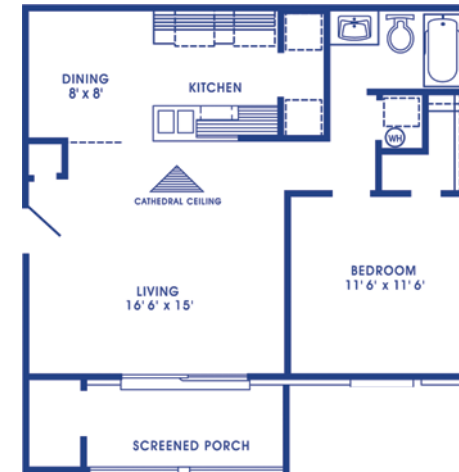

The Summit at Avent Ferry Apartment Homes

INTERIOR FEATURES

- *Fireplaces
- *Cathedral ceilings
- *Balconies
- Dishwashers
- High speed internet access
- HBO and cable ready
- Washer/dryer connections
- Screened porches

* in select apartment homes

AMENITIES

- Swimming pool
- Lighted tennis courts
- Fitness center and sauna
- Weight room
- Basketball court
- Laundry facilities
- Car care center
- Extra storage
- Pets welcome (up to 75lbs)
- Business center with fax and copier
- 24-hr emergency maintenance

Come home to a peaceful retreat

Nestled in a quiet, secluded setting, The Summit at Avent Ferry offers unique interiors and large screened porches. All units feature bright and spacious floor plans, while the community itself boasts scenic views and a short walk to the greenway trails at Lake Johnson.

Fun resident events are hosted regularly, but for those craving the urban social scene, downtown Raleigh is just minutes away.

See for yourself and experience the best at The Summit at Avent Ferry!

FLOOR PLANS

A

1 Bedroom/ 1 Bath
700 Square Feet