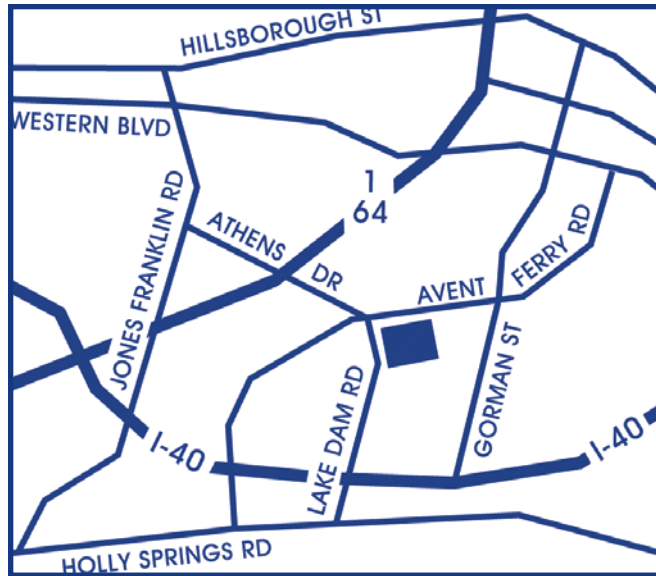

LOCATION

The Summit at Avent Ferry Apartment Homes

1025 Avent Hill
Raleigh, NC 27606
Phone: 919.859.1700
Fax: 919.859.6794
aventferrymgr@northland.com

DIRECTIONS

From I-40
Take exit 295 and travel north on Gorman Street

Turn left onto Avent Ferry Road

Travel approximately one mile and turn left onto Lake Dam Road

The Summit at Avent Ferry is located on the left

From Beltline (I-440)
Take Western Blvd./ NCSU/Raleigh exit

From Western Blvd. turn right onto Gorman Street

Travel approximately 2 miles and take a right onto Avent Ferry Road

Follow Avent Ferry Road for a 1/2 mile and take a left onto Lake Dame Road

Then take an immediate left into The Summit at Avent Ferry

From Tryon Road
Turn onto Lake Dame Road

Travel 3/4 of a mile and The Summit at Avent Ferry will be on right

COMMUNITY MAP

Providing Comfort, Convenience
and
Customer Service

The Summit at Avent Ferry is conveniently located near: