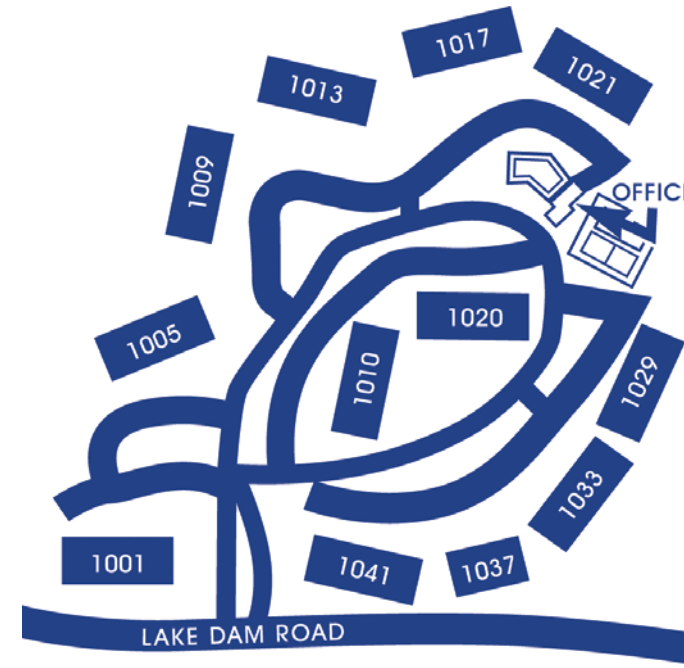

LOCATION

The Summit at Avent Ferry Apartment Homes

1025 Avent Hill
Raleigh, NC 27606
Phone: 919.859.1700
Fax: 919.859.6794
aventferrymgr@northland.com

DIRECTIONS

From I-40
Take exit 295 and travel north on Gorman Street

Turn left onto Avent Ferry Road

Travel approximately one mile and turn left onto Lake Dam Road

The Summit at Avent Ferry is located on the left

From Beltline (I-440)
Take Western Blvd./ NCSU/Raleigh exit

From Western Blvd. turn right onto Gorman Street

Travel approximately 2 miles and take a right onto Avent Ferry Road

Follow Avent Ferry Road for a 1/2 mile and take a left onto Lake Dame Road

Then take an immediate left into The Summit at Avent Ferry

From Tryon Road
Turn onto Lake Dame Road

Travel 3/4 of a mile and The Summit at Avent Ferry will be on right

COMMUNITY MAP

Providing Comfort, Convenience
and
Customer Service

The Summit at Avent Ferry is conveniently located near: