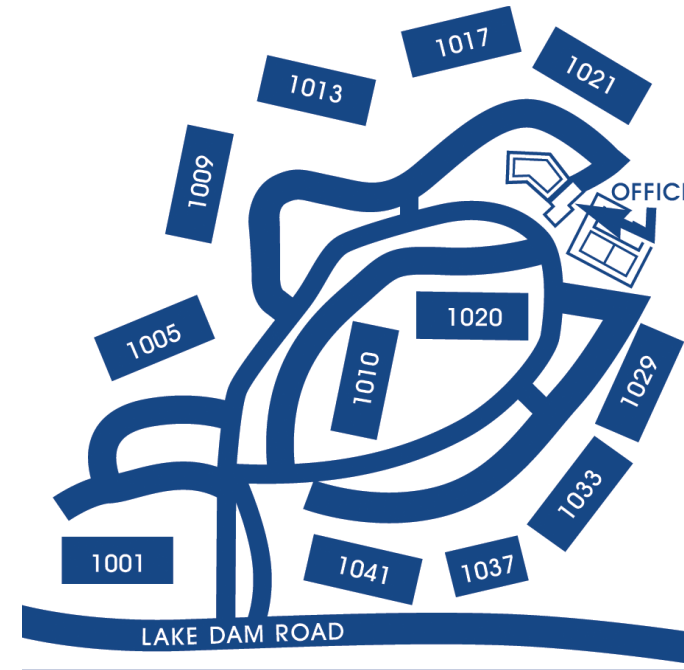

LOCATION

The Summit at Avent Ferry Apartment Homes

1025 Avent Hill
 Raleigh, NC 27606
 Phone: 919.859.1700
 Fax: 919.859.6794
aventferrymgr@northland.com

DIRECTIONS

From I-40

Take exit 295 and travel north on Gorman Street

Turn left onto Avent Ferry Road

Travel approximately one mile and turn left onto Lake Dam Road

The Summit at Avent Ferry is located on the left

From Beltline (I-440)

Take Western Blvd./ NCSU/Raleigh exit

From Western Blvd. turn right onto Gorman Street

Travel approximately 2 miles and take a right onto Avent Ferry Road

Follow Avent Ferry Road for a 1/2 mile and take a left onto Lake Dame Road

Then take an immediate left into The Summit at Avent Ferry

From Tryon Road

Turn onto Lake Dame Road

Travel 3/4 of a mile and The Summit at Avent Ferry will be on right

COMMUNITY MAP

The Summit at Avent Ferry is conveniently located near:

- I-40
- I-440
- North Carolina State University
- Major employers
- Local parks
- Fine dining
-and much more