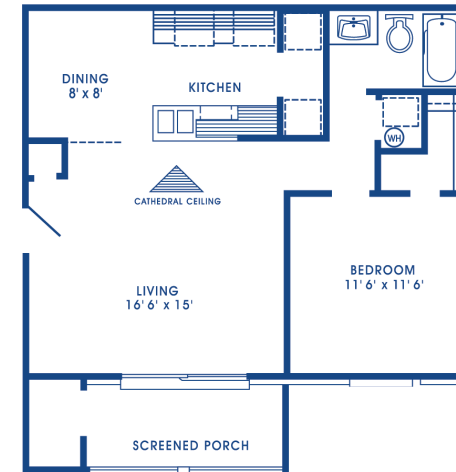

WINDOW CUT OUT

For company name and logo

INTERIOR FEATURES

- *Fireplaces
- *Cathedral ceilings
- *Balconies
- Dishwashers
- High speed internet access
- HBO and cable ready
- Washer/dryer connections
- Screened porches

* in select apartment homes

AMENITIES

- Swimming pool
- Lighted tennis courts
- Fitness center and sauna
- Weight room
- Basketball court
- Guest suite
- Laundry facilities
- Car care center
- Extra storage
- Pets welcome (up to 45lbs)
- Business center with fax and copier
- 24-hr emergency maintenance

The Summit at Avent Ferry Apartment Homes

Come home to a peaceful retreat

Nestled in a quiet, secluded setting, The Summit at Avent Ferry offers unique interiors and large screened porches. All units feature bright and spacious floor plans, while the community itself boasts scenic views and a short walk to the greenway trails at Lake Johnson.

Fun resident events are hosted regularly, but for those craving the urban social scene, downtown Raleigh is just minutes away.

See for yourself and experience the best at The Summit at Avent Ferry!

FLOOR PLANS

A

1 Bedroom/ 1 Bath
700 Square Feet