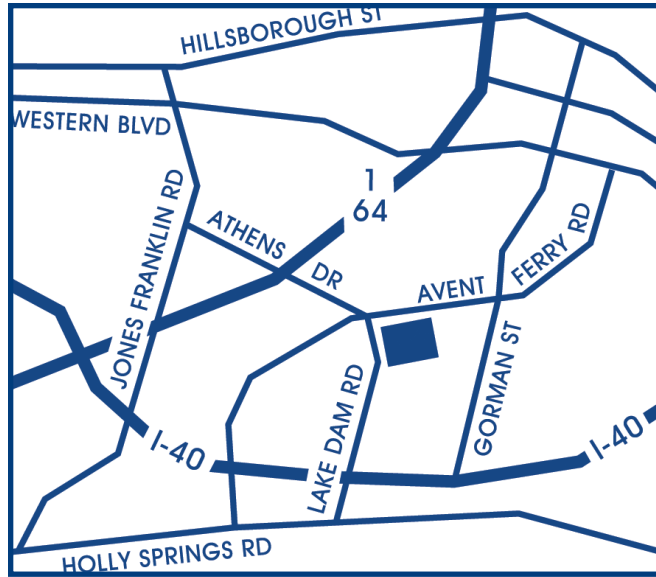

LOCATION

The Summit at Avent Ferry Apartment Homes

1025 Avent Hill
 Raleigh, NC 27606
 Phone: 919.859.1700
 Fax: 919.859.6794
aventferrymgr@northland.com

DIRECTIONS

From I-40

Take exit 295 and travel north on Gorman Street

Turn left onto Avent Ferry Road

Travel approximately one mile and turn left onto Lake Dam Road

The Summit at Avent Ferry is located on the left

From Beltline (I-440)

Take Western Blvd./ NCSU/Raleigh exit

From Western Blvd. turn right onto Gorman Street

Travel approximately 2 miles and take a right onto Avent Ferry Road

Follow Avent Ferry Road for a 1/2 mile and take a left onto Lake Dame Road

Then take an immediate left into The Summit at Avent Ferry

From Tryon Road

Turn onto Lake Dame Road

Travel 3/4 of a mile and The Summit at Avent Ferry will be on right

COMMUNITY MAP

The Summit at Avent Ferry is conveniently located near:

- I-40
- I-440
- North Carolina State University
- Major employers
- Local parks
- Fine dining
-and much more