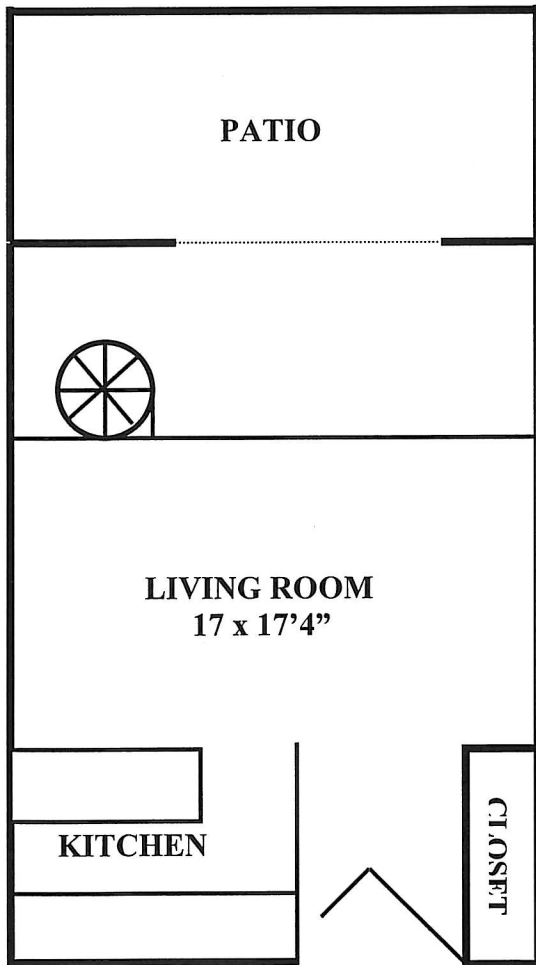

FLOOR PLAN - A

One Bedroom, One Bath Townhouse
935 Square Feet

Downstairs

Upstairs