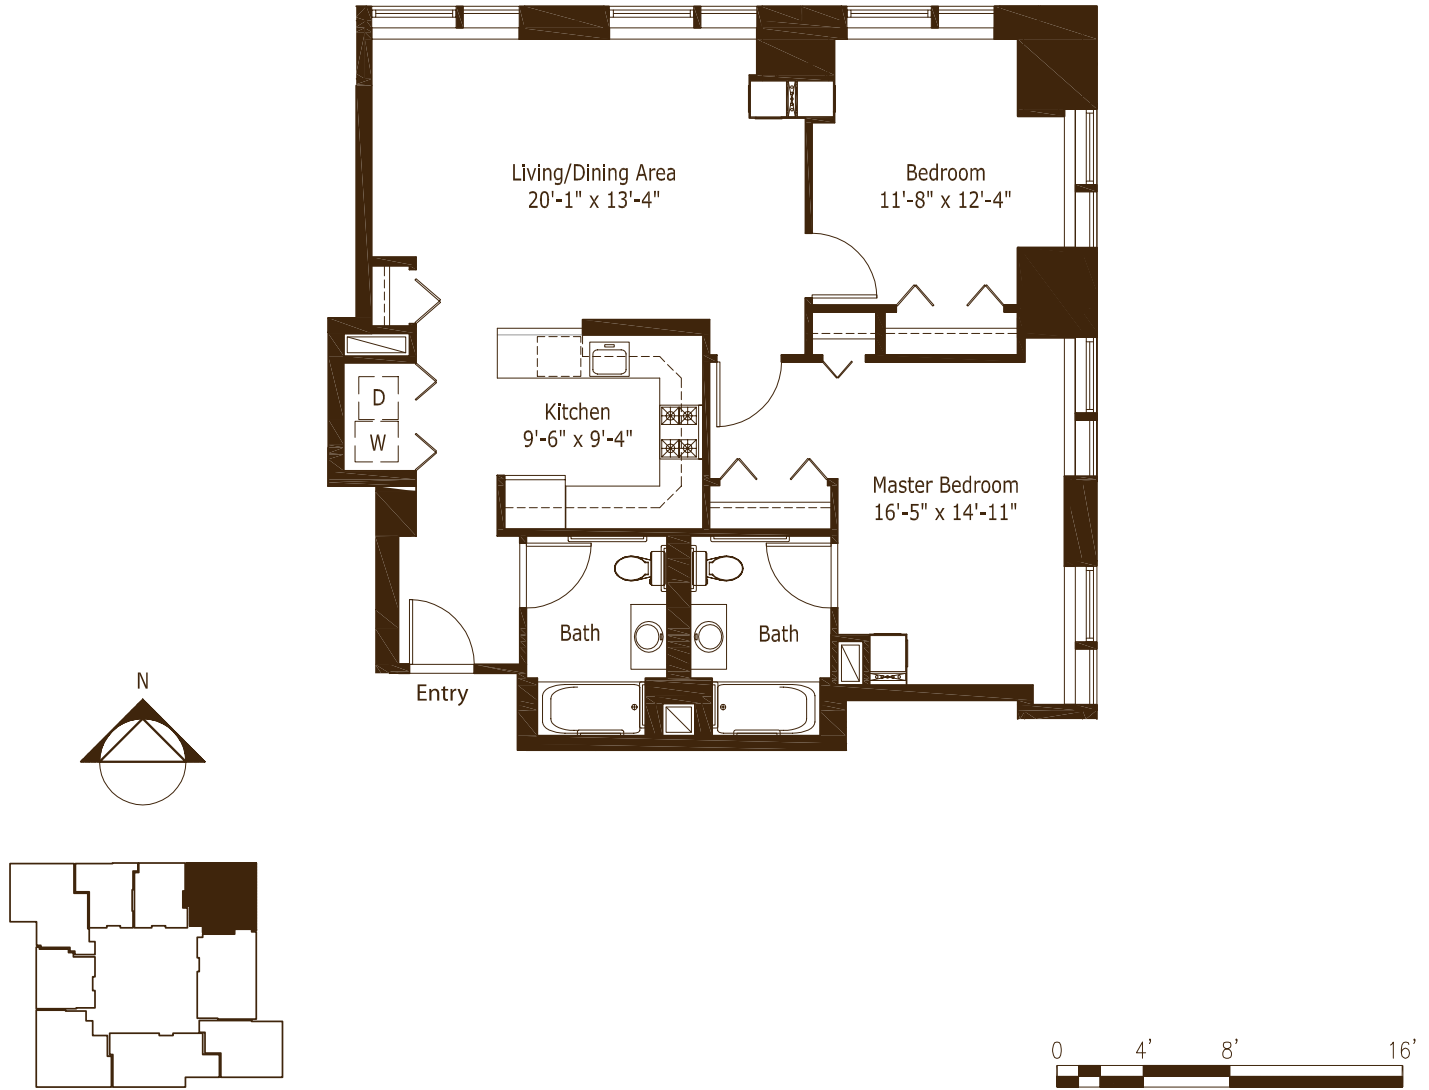

RESIDENCE 2A
2 BEDROOM
2 BATH
1089 SQ FT

221 Trumbull Street, Hartford, Connecticut 06103
860.525.2121 • hartford21@northland.com
Actual as-built dimensions and/or area of the unit
may vary from those depicted on this or any other plan.

RESIDENCE 2A

RESIDENCE 2A