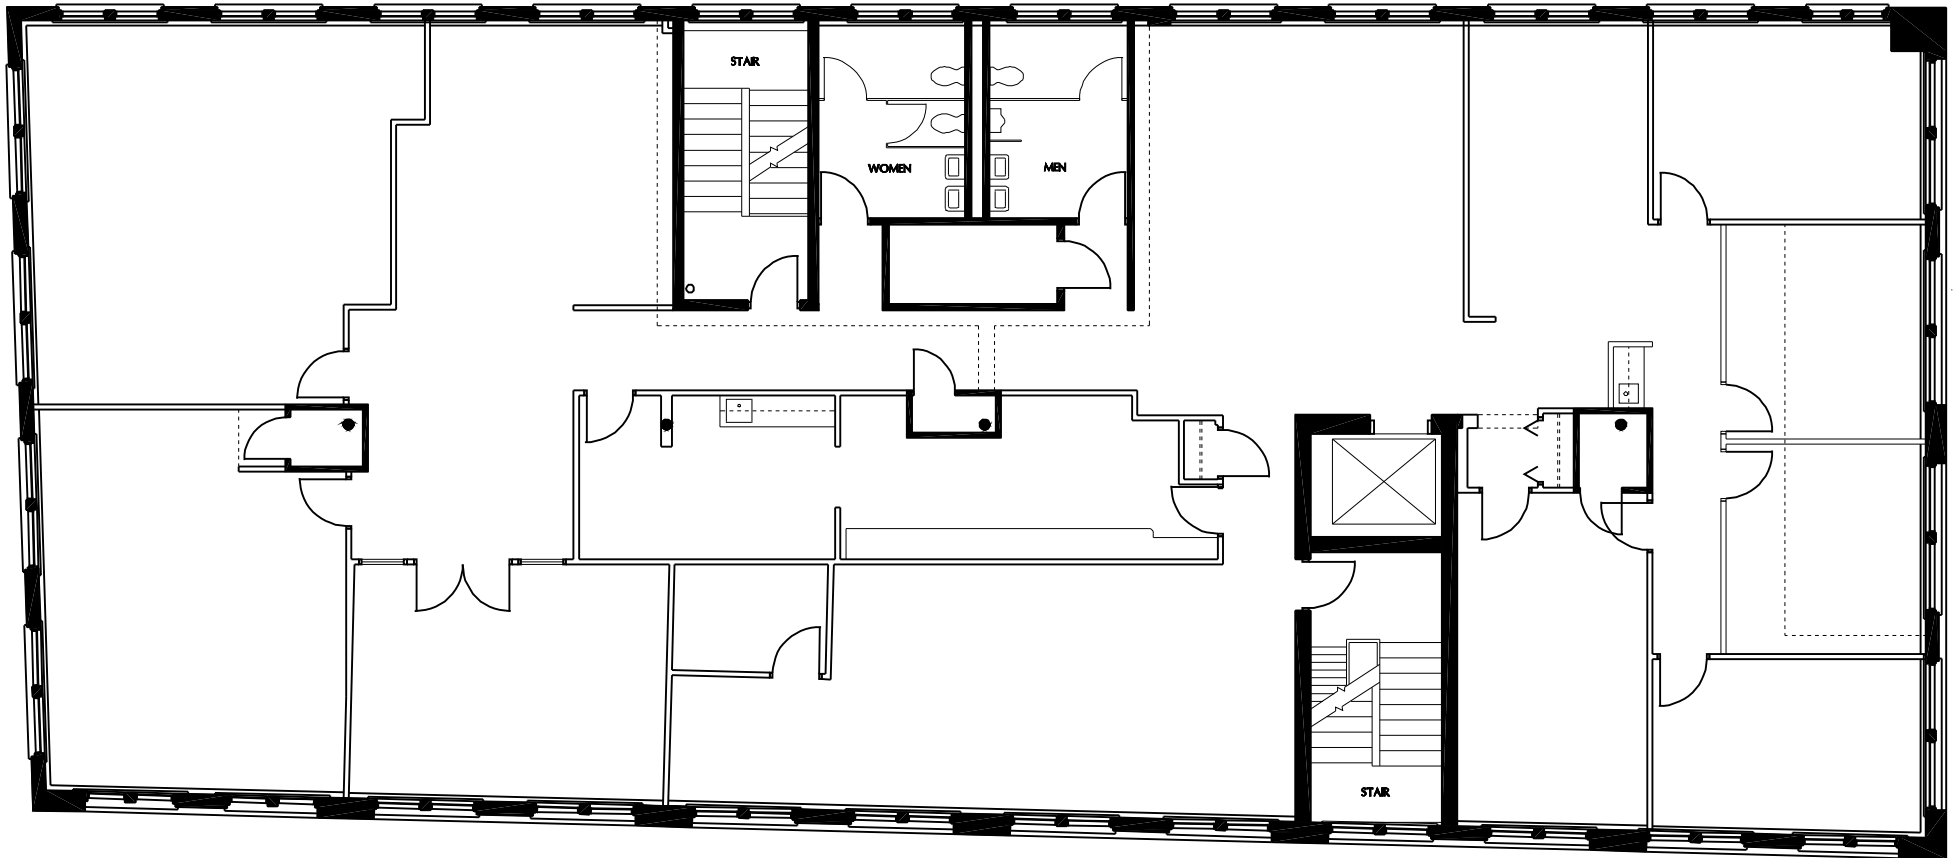

THE CROSTHWAITE BUILDING

100 ALLYN STREET, HARTFORD, CT

FLOOR PLAN, FOURTH FLOOR 7/30/96

0 5 10 15 20 25 FEET